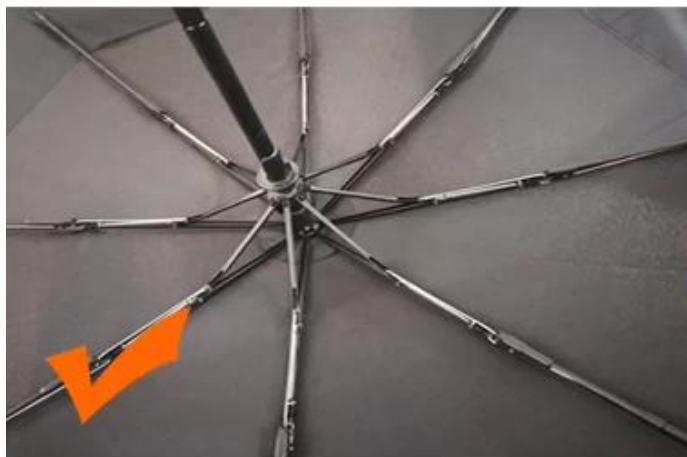

24 Dec 2018 02:24

K***
ES

★★★★★

Color: Black Ships From: China Logistics: TNT

One the metals/ribs broke after one day of use, with just light rain no wind. Very disappointing!

24 Dec 2018 02:24

ours

others