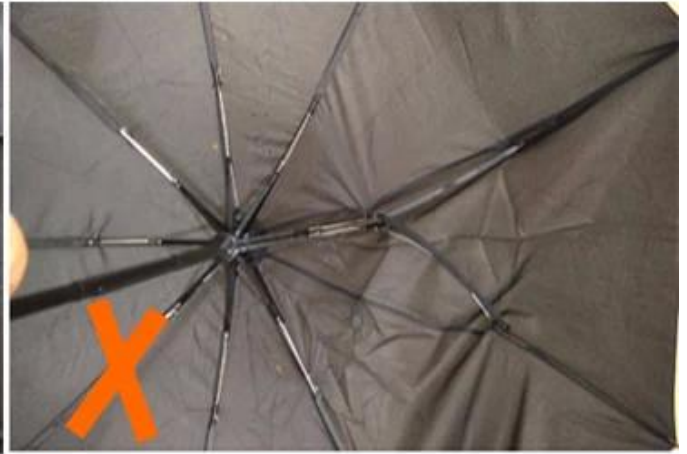

24 Dec 2018 02:24

K***
ES

★★★★★

Color: Black Ships From: China Logistics: TNT

One the metals/ribs broke after one day of use, with just light rain no wind. Very disappointing!

24 Dec 2018 02:24

ours

others