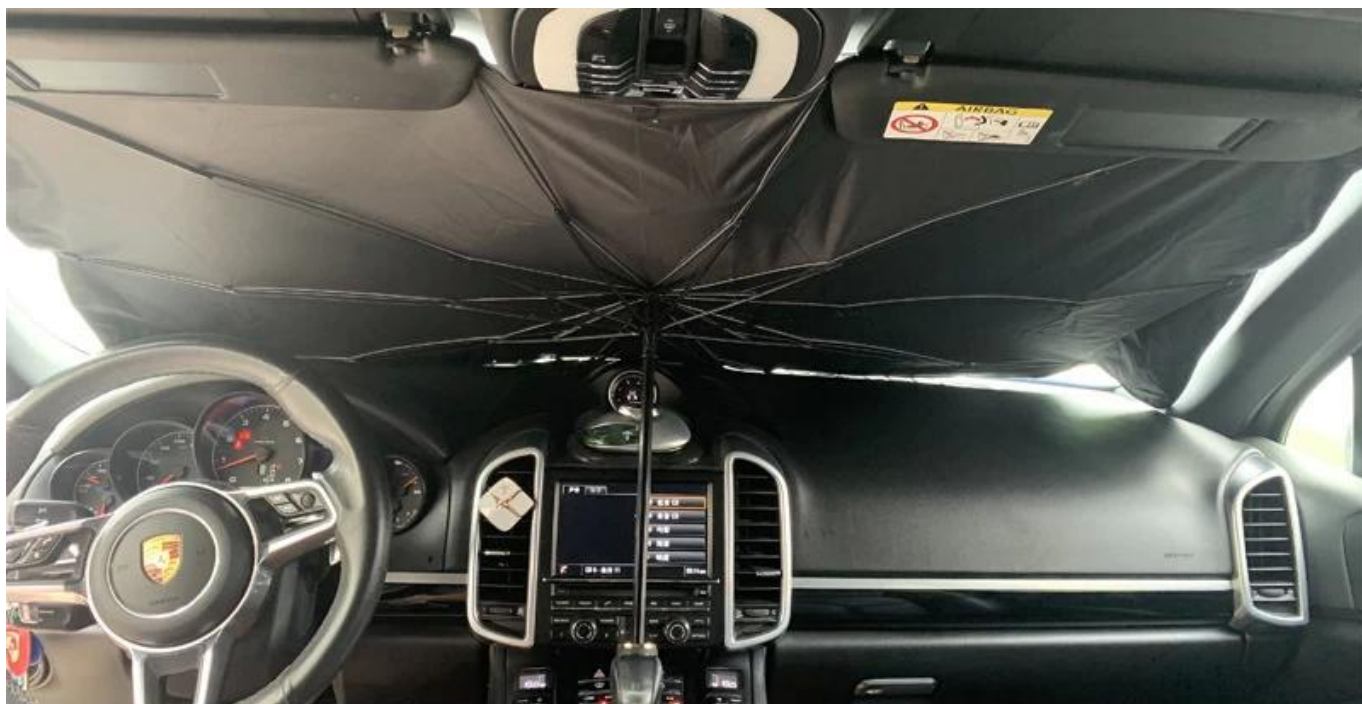

Send Inquire	Please click here to send us your inquiry
Product Name	umbrella
Size	110cm,130cm
Fabric	Pongee
Frame	Steel
Packaging Size	70*50*50cm/50Pcs
Packing Weight	22kg/50pcs
Color	Customized
Payment Terms	L/C, T/T,Western Union
Trade Terms	EXW, FOB(Ningbo, shanghai)
lead time	10-35 days after confirming the order

Simple storage, easy to use

Product Details