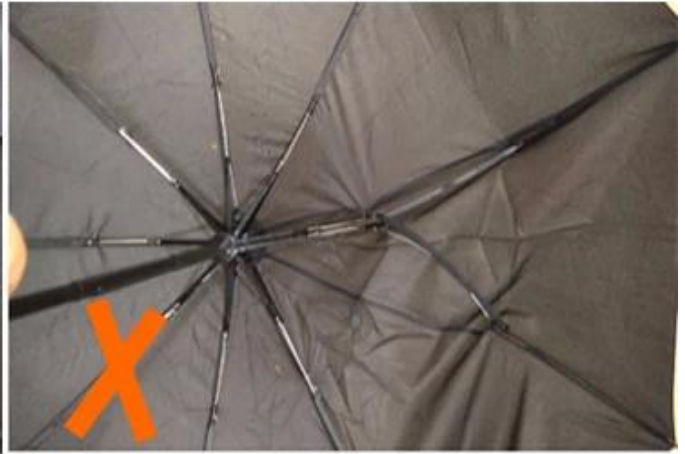

24 Dec 2018 02:24

K\*\*\*  
ES

★★★★★

Color: Black Ships From: China Logistics: TNT

One the metals/ribs broke after one day of use, with just light rain no wind. Very disappointing!

24 Dec 2018 02:24

ours

others