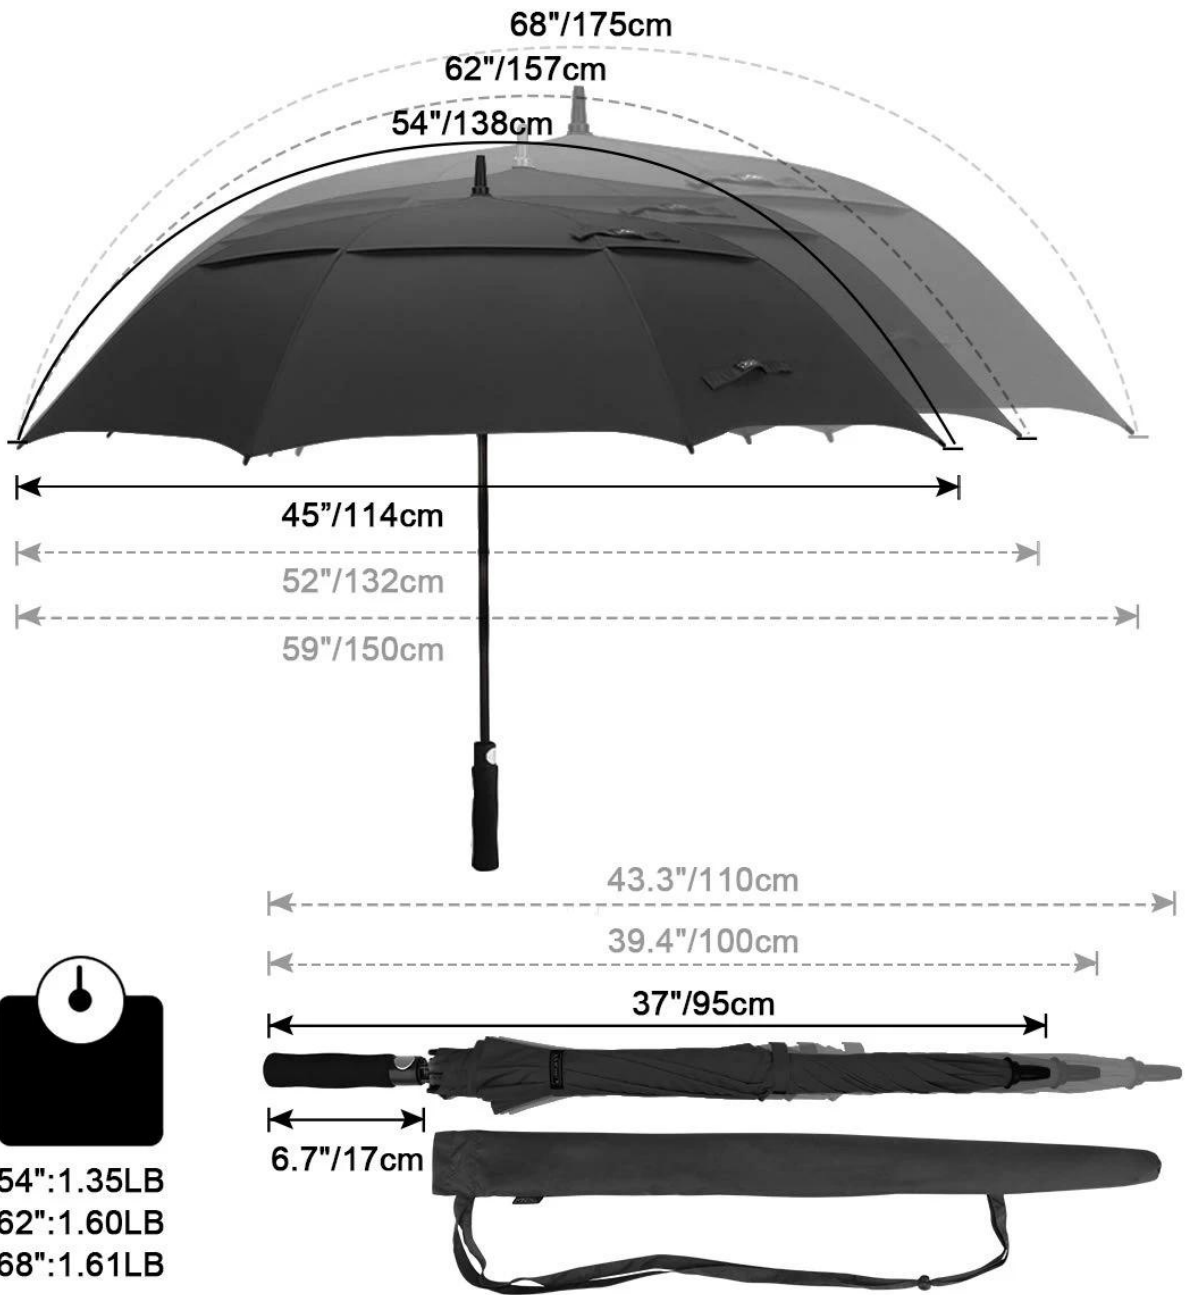

item	value
Name	Golf umbrella
Size	30"*8K
Weight	1kg
Fabric	190T Pongee Fabric
Frame	Fiberglass Ribs
Logo	Customized Logo Supported
Keywords	Golf Umbrella Windproof
Packing Size	105*25*26cm/50pcs
Packing Weight	28kg/50pcs
OEM	Highly Welcomed

SUPERIOR WINDPROOF

Construction - 8 Resin - Reinforced Fiberglass Ribs,
it can protect you from strong wind, heavy downpour.

Water Repellent Fabric

Fiberglass Shaft
More Lightweight than iron shaft,
rustless and not easy to bend.

**8 Resin Lotus Honeycomb
Umbrella Stand**
Reinforced Fiberglass Ribs, provides
perfect balance of strength and flexibility
withstand strong wind, heavy downpour.

Strong Umbrella Bead
Injection technics, molding in
one, not easy to deformation
and take off the line.

Double-canopy design VIRTUALLY WINDPROOF

The double-canopy design creates a vent during where wind can pass through, making the umbrella much easier to handle in harsh conditions.