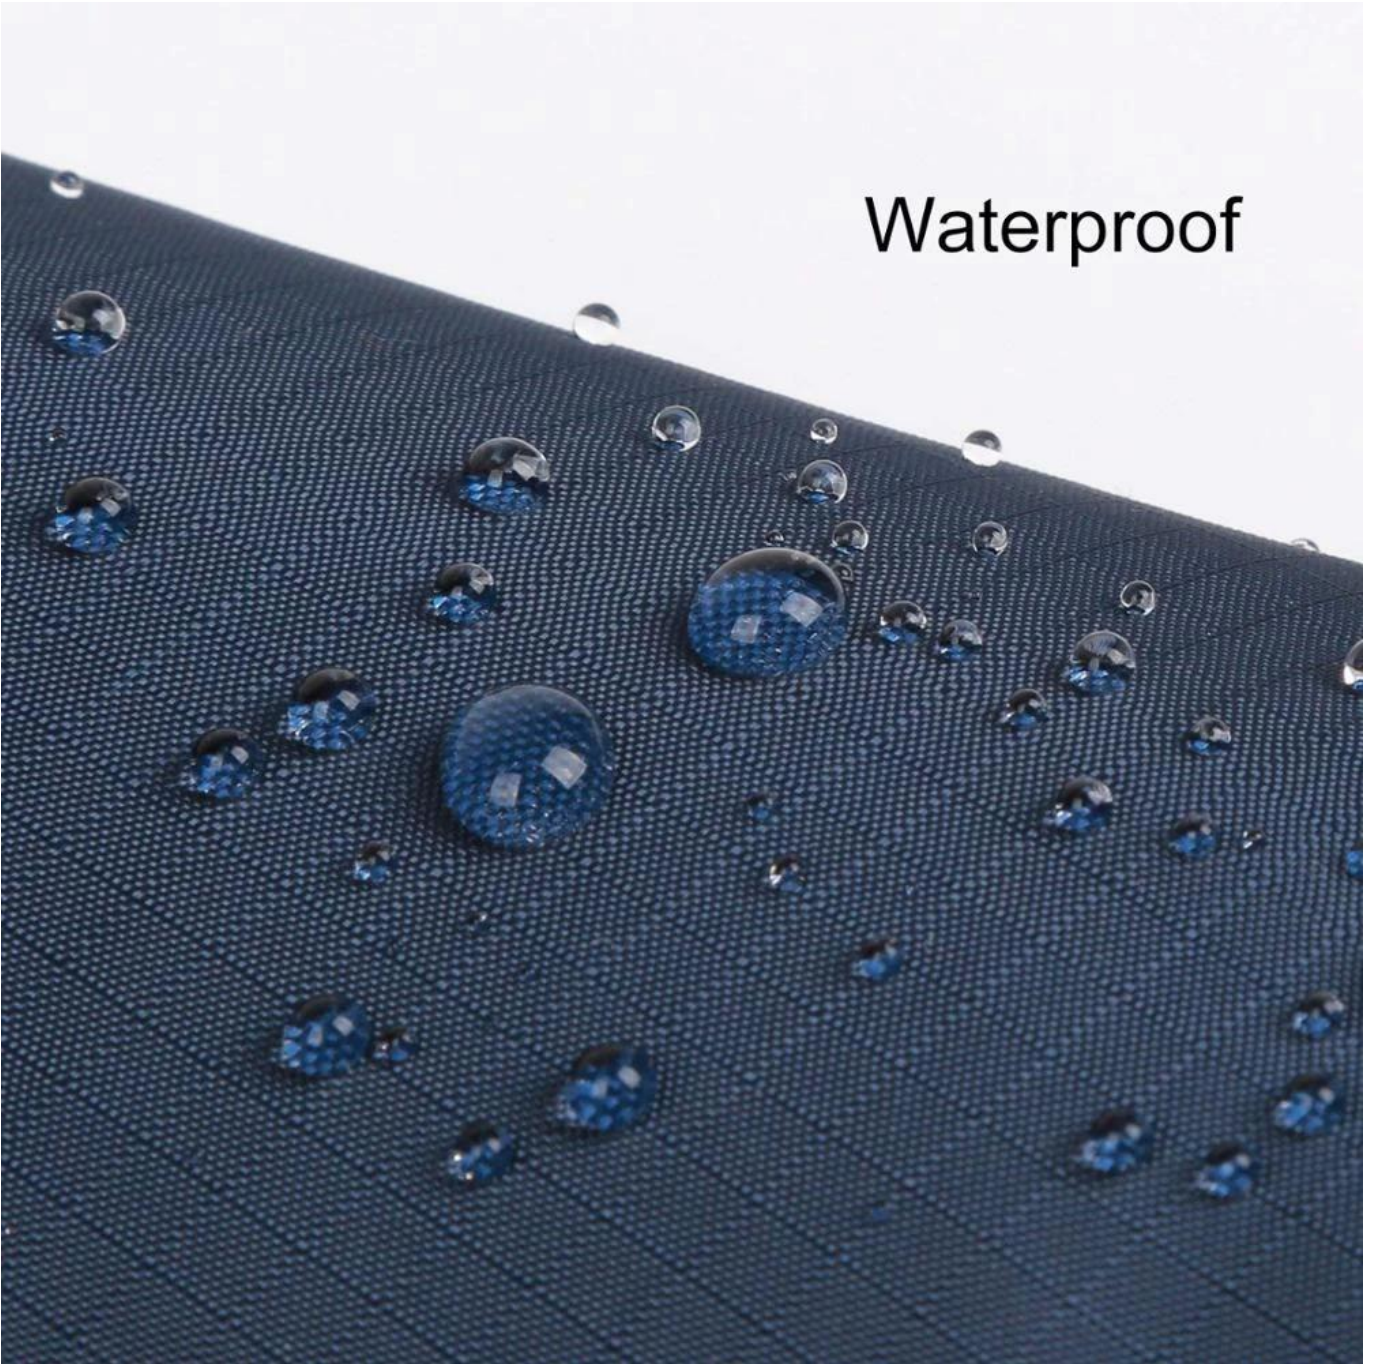

Waterproof