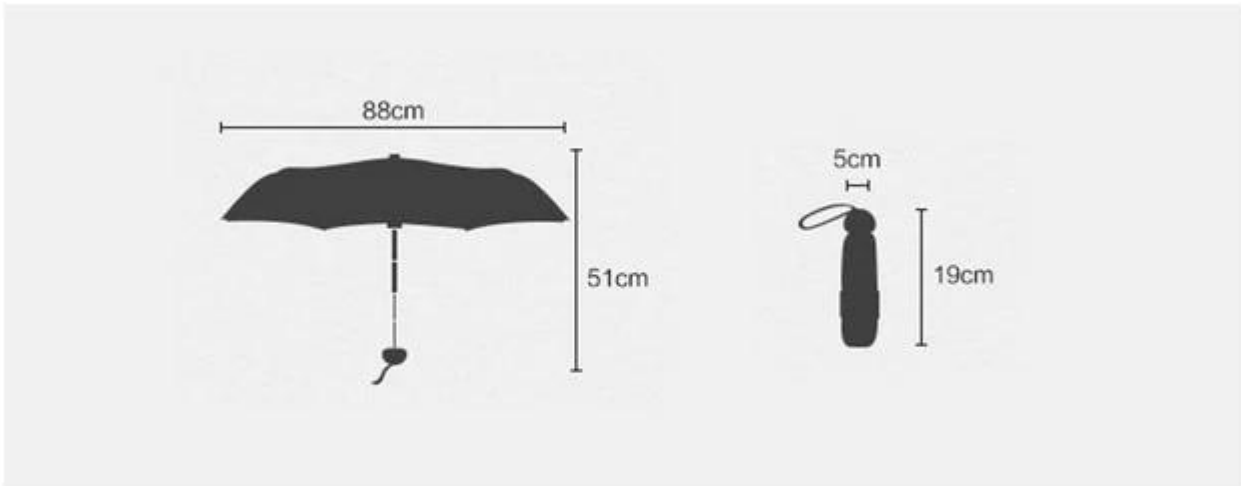

PRODUCT PARAMETER