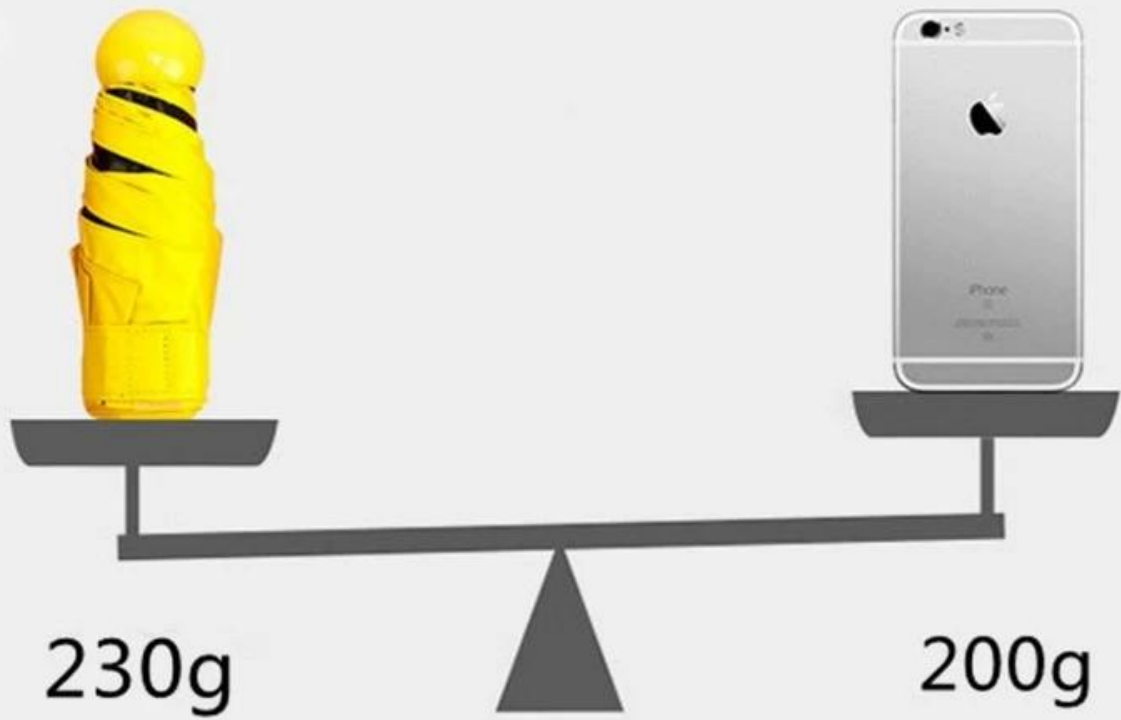

PRODUCT PARAMETER

PRODUCT CONTENT

BOTH SUNNY AND RAINY DAY

SMALL AND LIGHT

WHY CHOOSE US?

S***
FR

★★★★★

Ships From: China Logistics: TNT