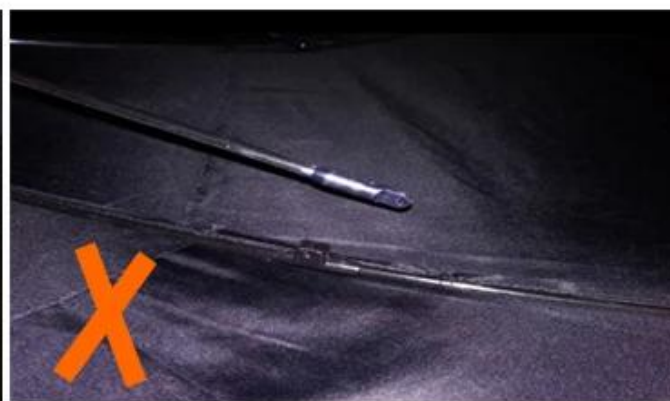

K***
ES

★★★★

Color: Black Ships From: China Logistics: TNT

One the metals/ribs broke after one day of use, with just light rain no wind. Very disappointing!

24 Dec 2018 02:24

ours

others

Company Information