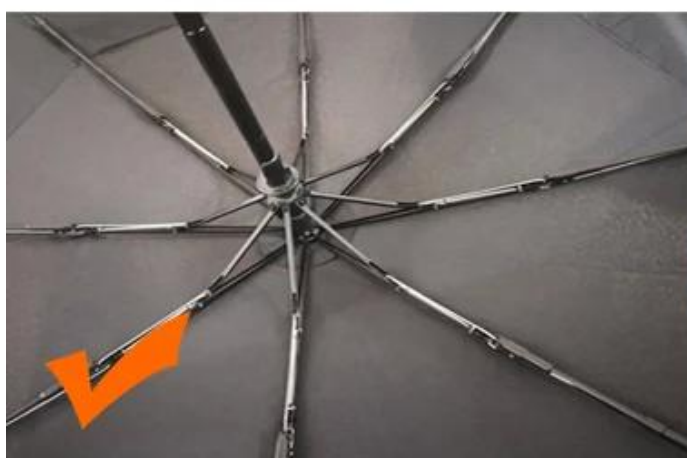

WHY CHOOSE US?

S***
FR

★★★★★

Ships From: China Logistics: TNT

I really like this umbrella. It is sturdy, it can be opened or closed with just a press. And more importantly, almost instant dry by just shaking.

24 Dec 2018 02:24

K***
ES

★★★★

Color: Black Ships From: China Logistics: TNT

One the metals/ribs broke after one day of use, with just light rain no wind. Very disappointing!

24 Dec 2018 02:24

ours

others

Company Information

Lotus Umbrella Company Information:

Shaoxing Lotus Umbrella Co.,Ltd is professional manufacture of umbrellas which located in Zhejiang,China.We have been in this field about 19 years,we are capable