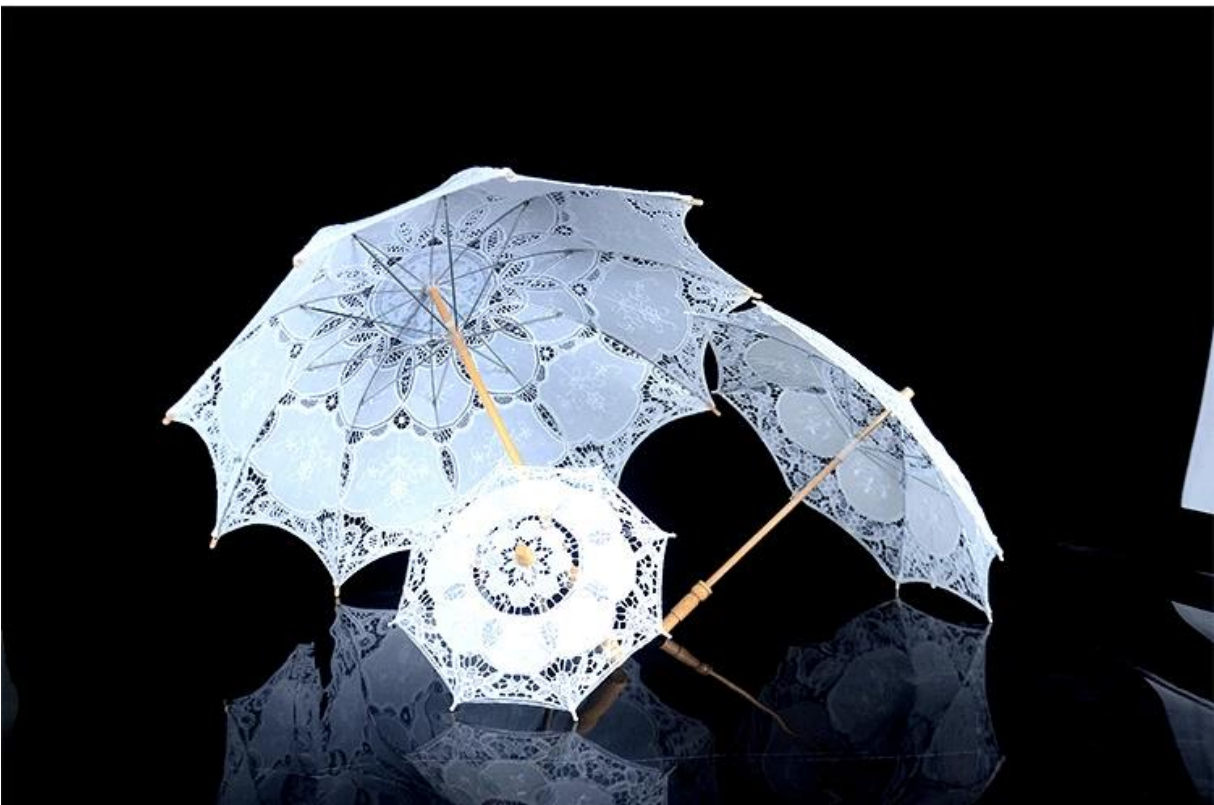

item	value
Design Style	Morden Luxury
Brand Name	Lotus-umbrella
Handle	Wooden Handle
Style	Elegant
Usage	Wedding Party
Packing Size	77*26*26cm
Weight	300g

**Our Company**

About Us Shaoxing Lotus Umbrella Co., Ltd. is a professional manufacturer of umbrellas, located in the Capital of Umbrellas in China, one hour of distance away from Ningbo Port, and one hour of distance away from Hangzhou Airport. It is well-known in the local umbrella industry and plays a very important role in the umbrella export in Zhejiang. Production We are capable of delivering a vast of customized umbrellas to clients on time and offering a complete range of high quality umbrellas in various sizes, styles fabrics and color of Children Umbrella, Bottle Umbrella, Straight umbrella, Folding Umbrella, Golf Umbrella, Sun Umbrella, Beach Umbrella, Advertising Umbrella and so on. We also provide customized designing service. Quality We have modern production facilities and experienced staffs. The production processes is streamlined and supervised by experienced managements. The whole production is under the control of independent QC and QA. We promise that our products reached the international standards of quality.