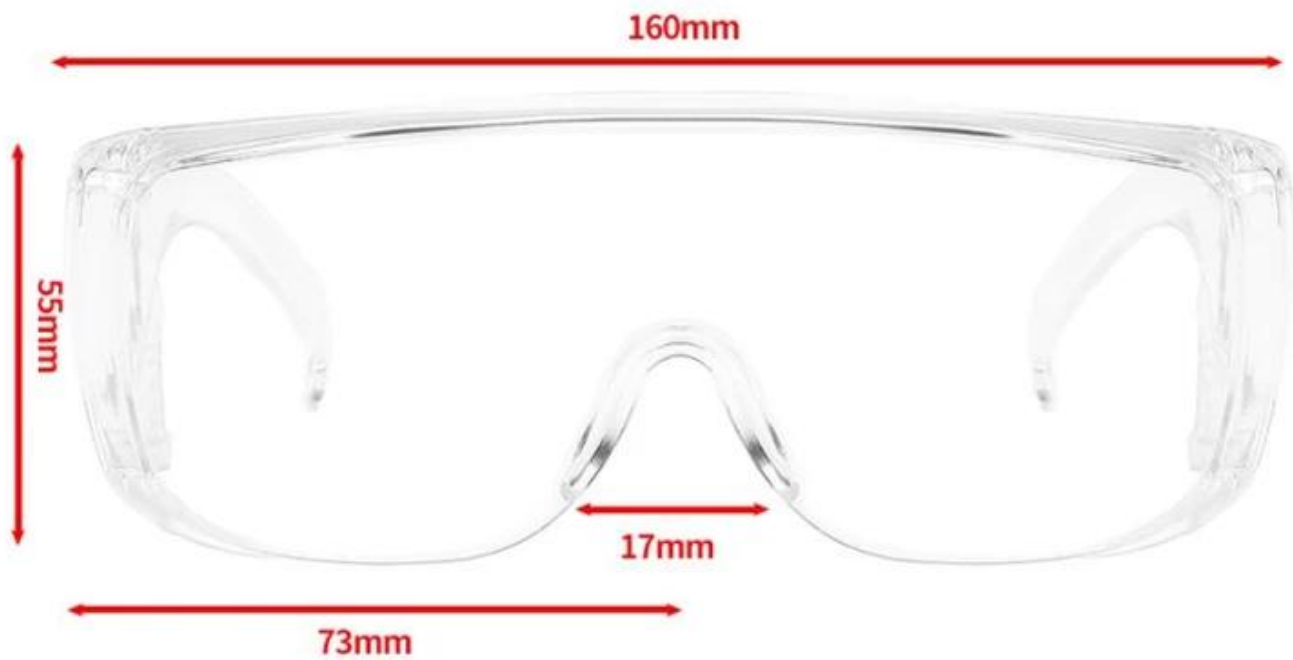

Gender: Unisex Women Men

Lens Material: Anti-fog lens

Frame Material: PVC

Style: Safety Protective Goggles

Certification: CE/FDA/Completed

Type: Eye Protective

Application: Anti Fog Dust Splash

Packing: OPP Bag