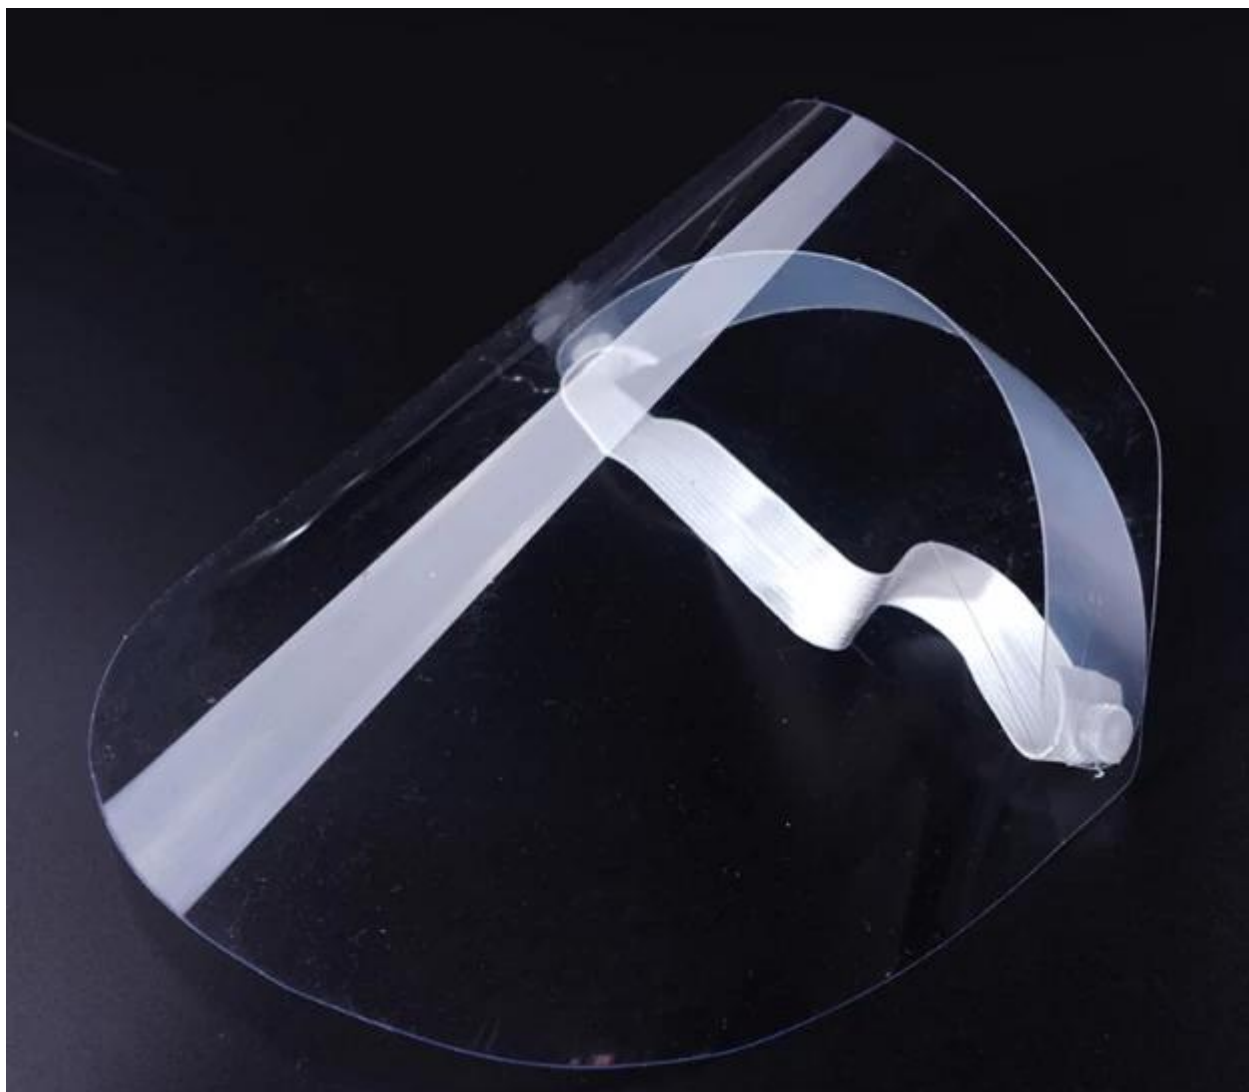

**discount**

**Seller Discount**  
On all products

Time left until promotion ends: 7d 0h 0m

[Shop Now](#) ▶

All details, please check it as coupon.

**Detailed photos**

Production Pet transparent face shield mask