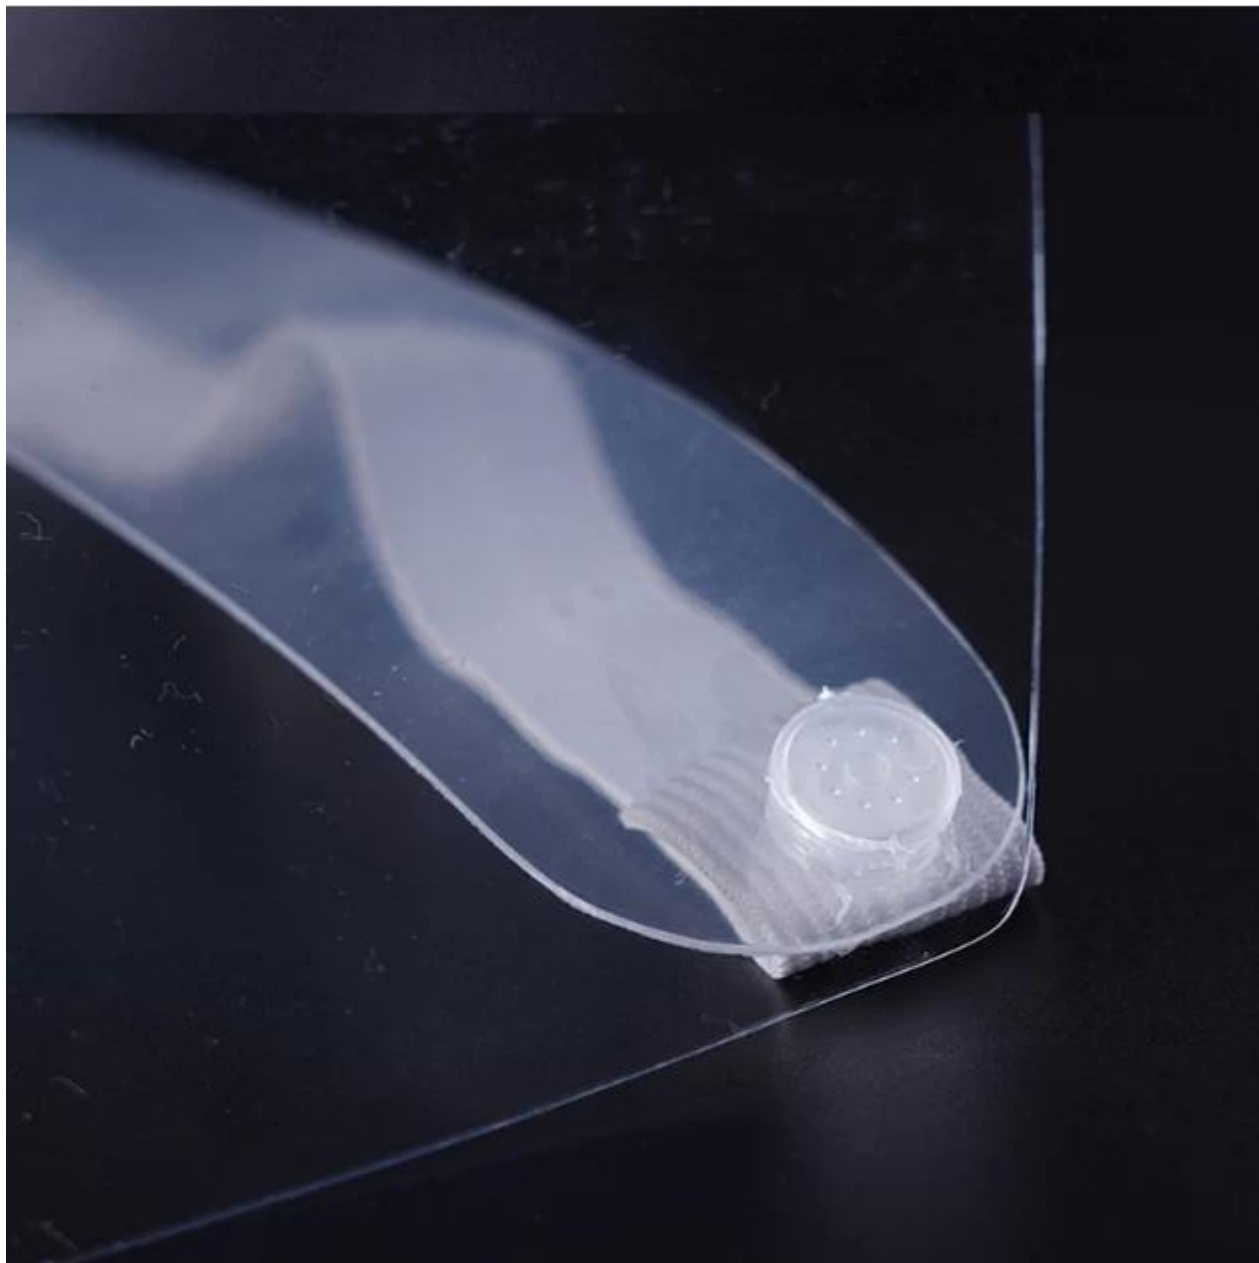

**discount**

**Seller Discount**  
On all products

Time left until promotion ends: 7d 0h 0m

[Shop Now](#) ▶

All details, please check it as coupon.

**Detailed photos**

Production Pet transparent face shield mask