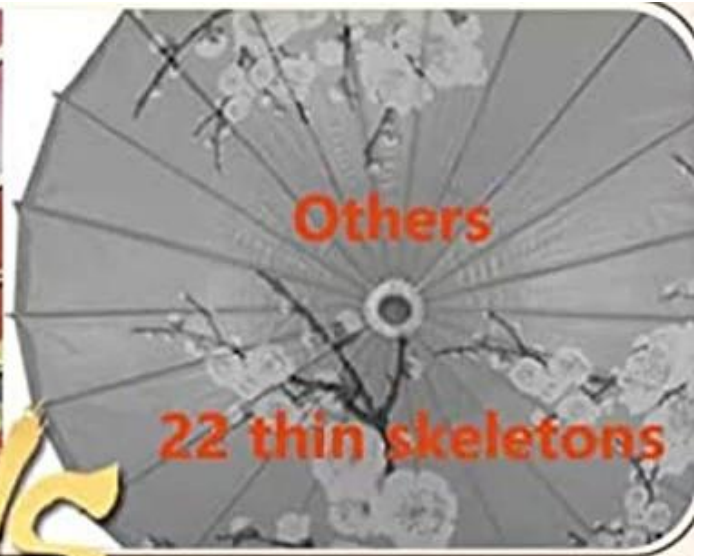

**Ours**

**Others**

**Solid wood umbrella pole**

**Rough and unsightly**

**Smooth**

**Ours**

**Others**

**Bold solid wood umbrella pole  
14MM fimer than others**

**Thin and easy to break  
Only 12.85MM**

**VS**

**24 thick and thick skeletons**

**VS**

**Same fabric like umbrella  
Nice workmanship**

**Plastic head  
bad quality**