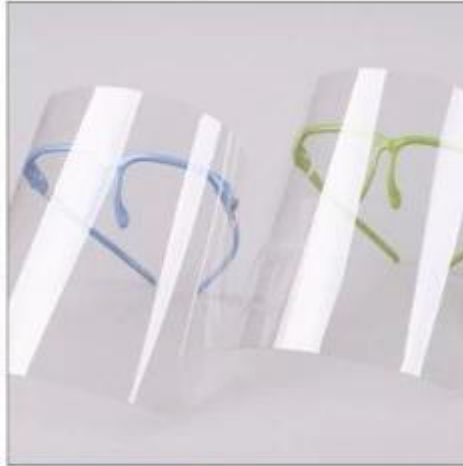

**discount**

**Seller Discount**  
On all products

Time left until promotion ends: 7d 0h 0m

[Shop Now](#) ▶

All details, please check it as coupon.

**Detailed photos**

Production PC transparent face shield mask