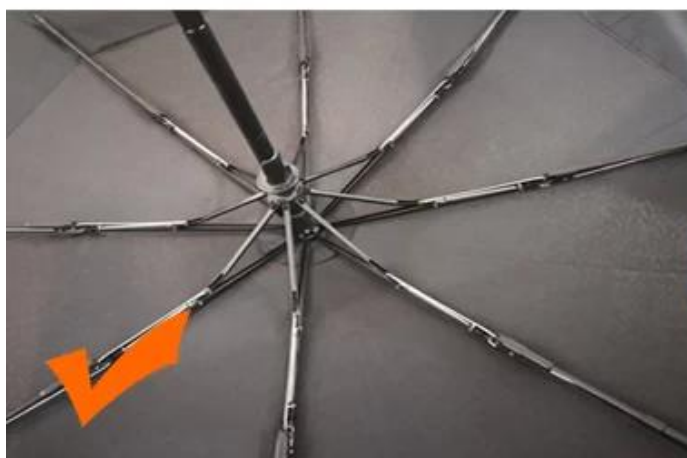

24 Dec 2018 02:24

K\*\*\*  
ES

★★★★★

Color: Black Ships From: China Logistics: TNT

One the metals/ribs broke after one day of use, with just light rain no wind. Very disappointing!

24 Dec 2018 02:24

ours

others