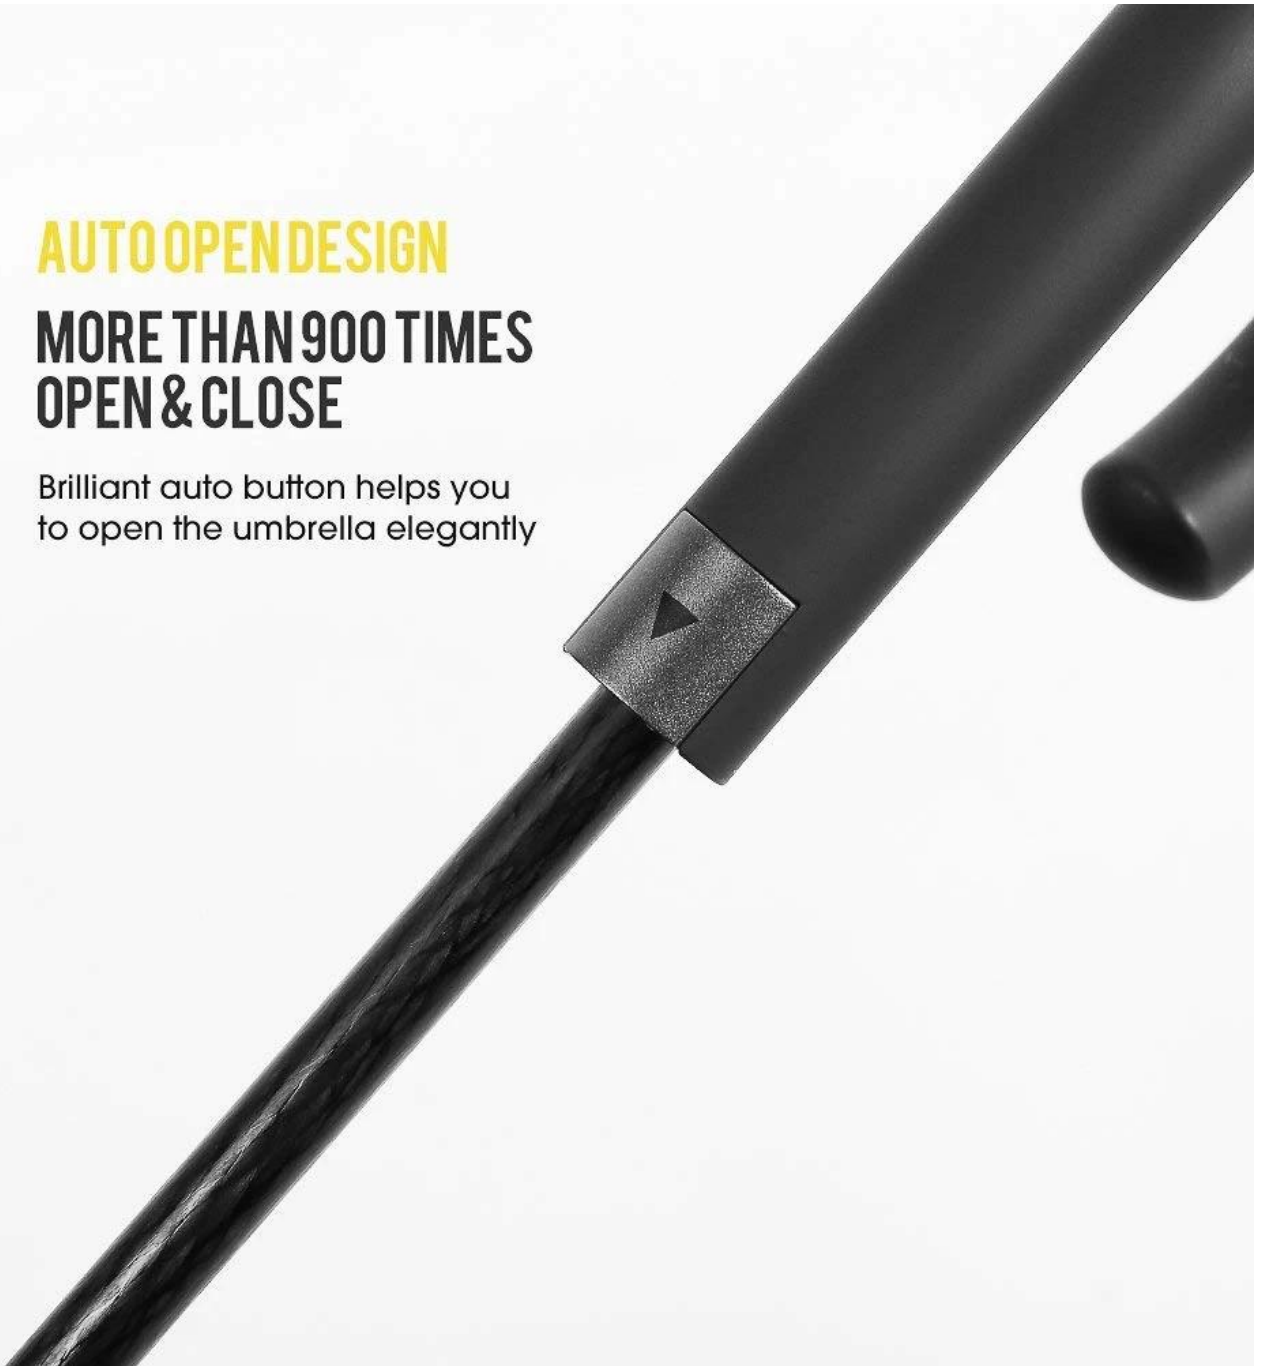

AUTO OPEN DESIGN

MORE THAN 900 TIMES OPEN & CLOSE

Brilliant auto button helps you
to open the umbrella elegantly