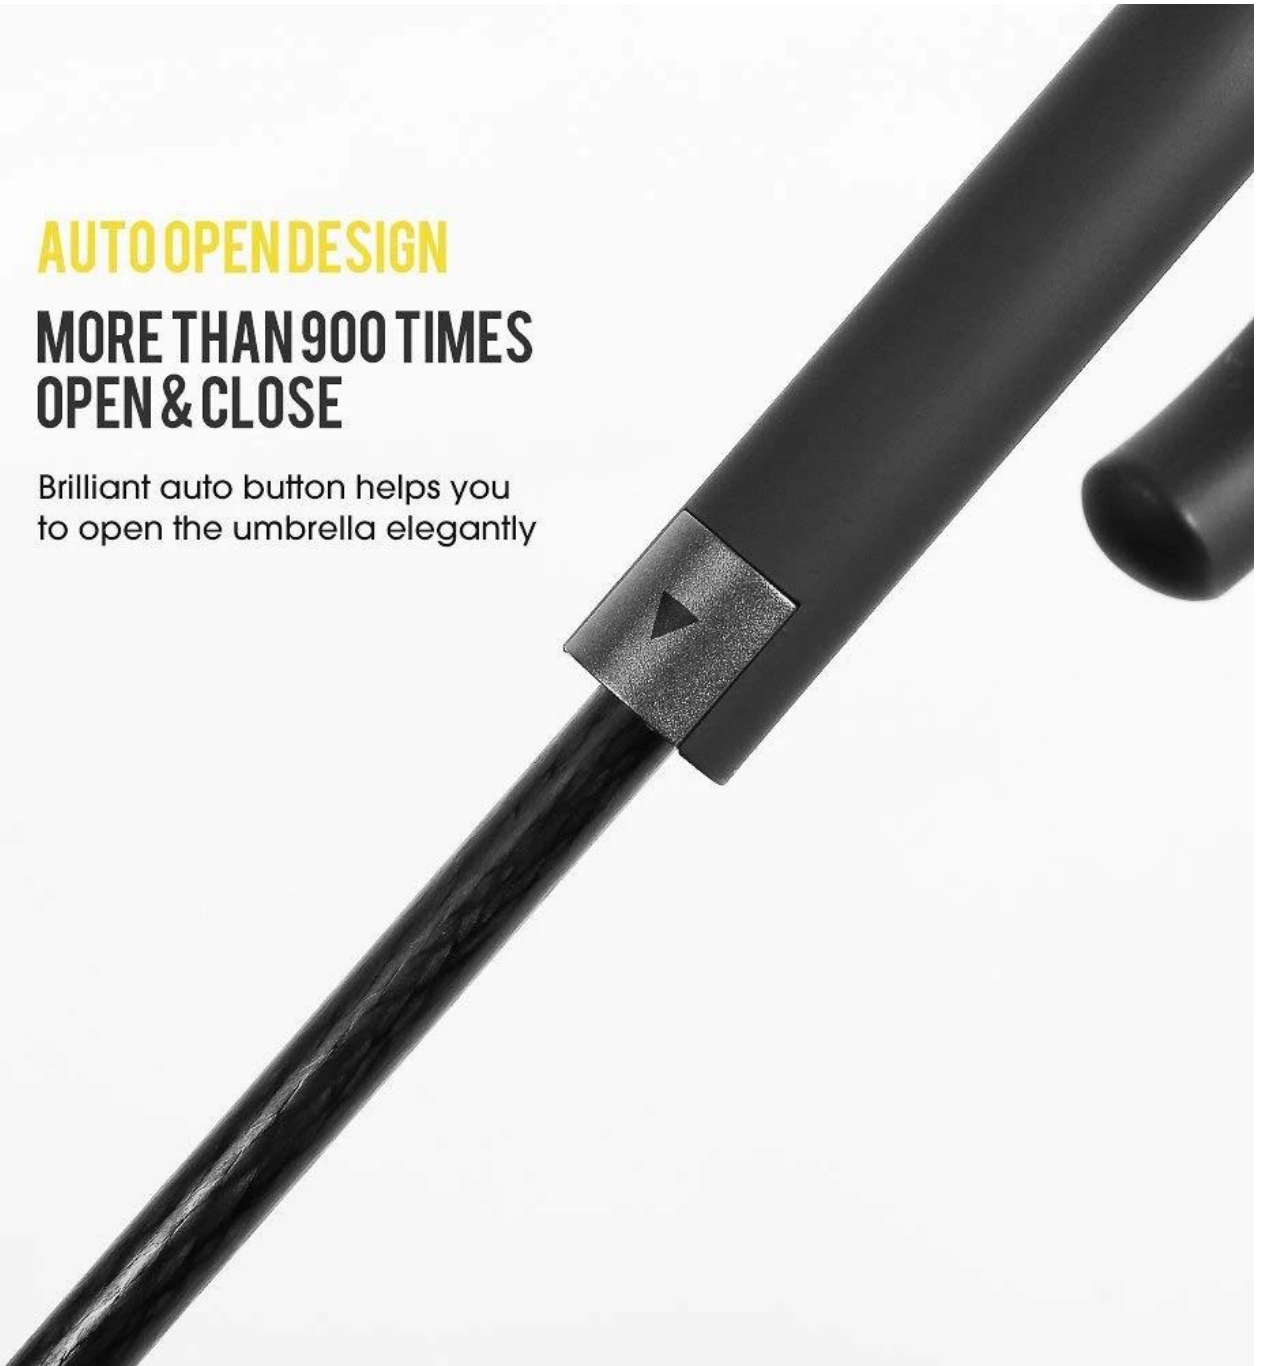

54in/137cm

45in/114cm

1.23lbs

37in/94cm

SUPERIOR STURDY AND LIGHTWEIGHT

Reinforced full fiberglass frame and shaft

AUTO OPEN DESIGN

MORE THAN 900 TIMES OPEN & CLOSE

Brilliant auto button helps you
to open the umbrella elegantly

Piano black matt handle

Elegant metal tips

Nice RUMBRELLA strap

190T pure pongee fabric

WHY CHOOSE US?

S***
FR

★★★★★