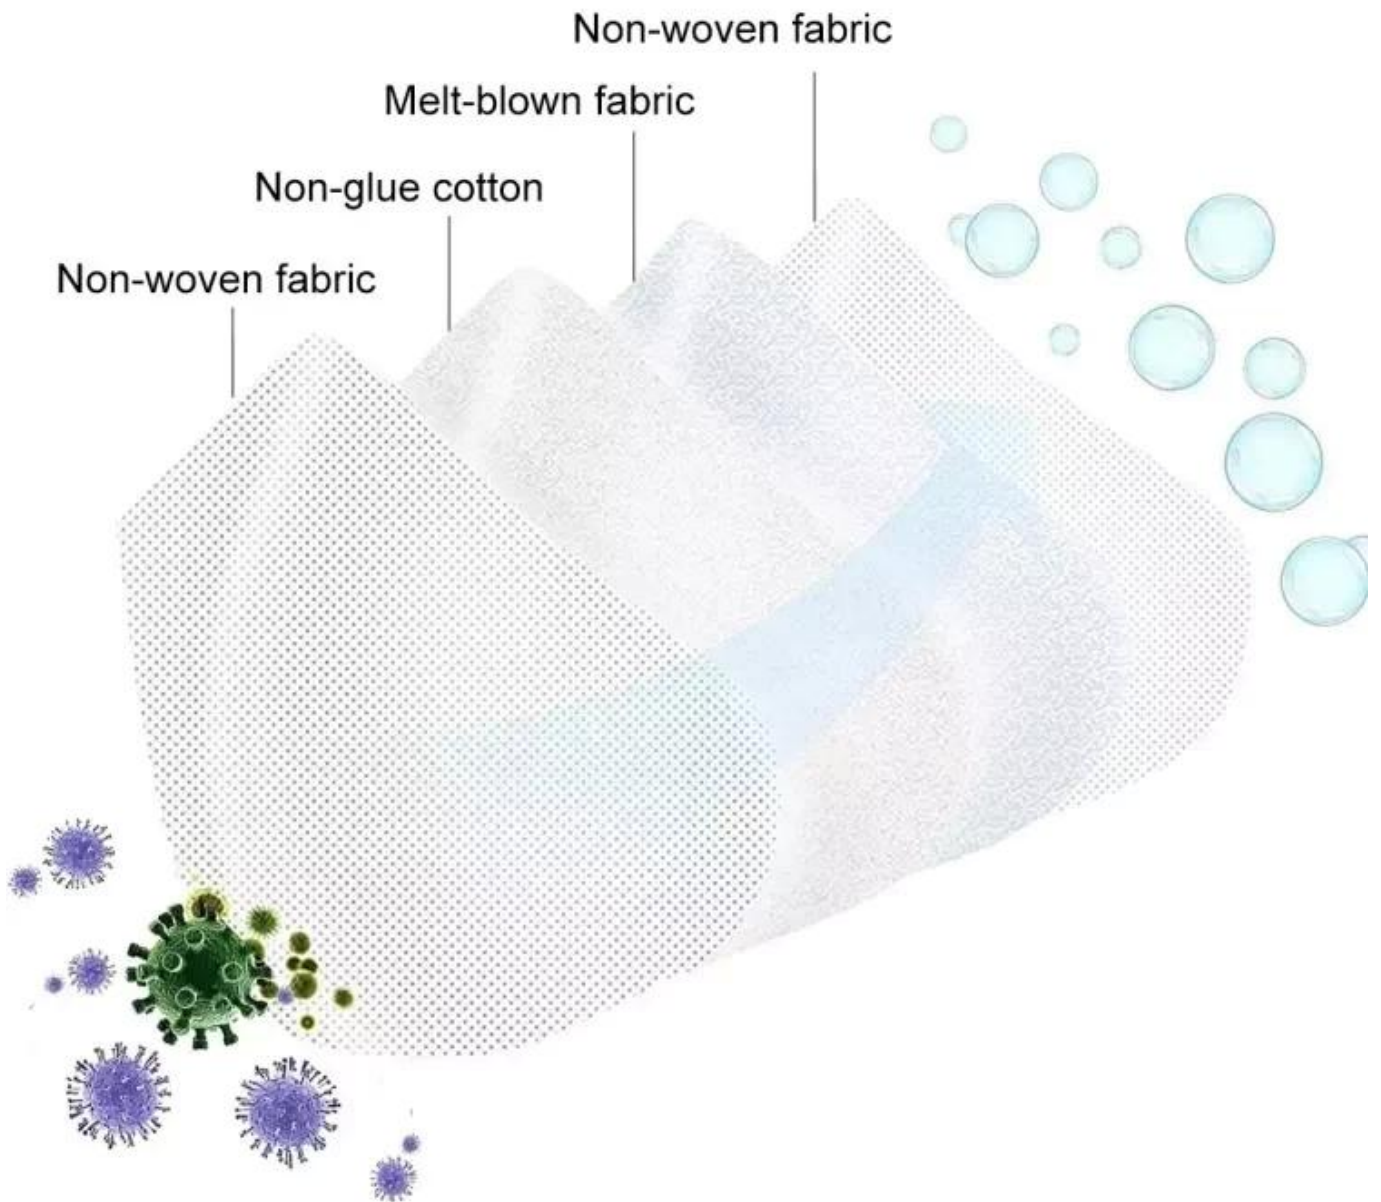

New Arrival Non-woven Disposable Face Mask Earloop KN95

KN95

Low resistance, High Breathability, Free Breathing

Uniform surface, densely covered air holes, comfortable and breathable, designed to fit the shape of the face, protect more comprehensive.

Fits perfectly
to the chin

Dimensional cut

Widen earband

Adjustable
nose clip

4 Layers of protection

discount

Seller Discount
On all products

Time left until promotion ends: 7d 0h 0m