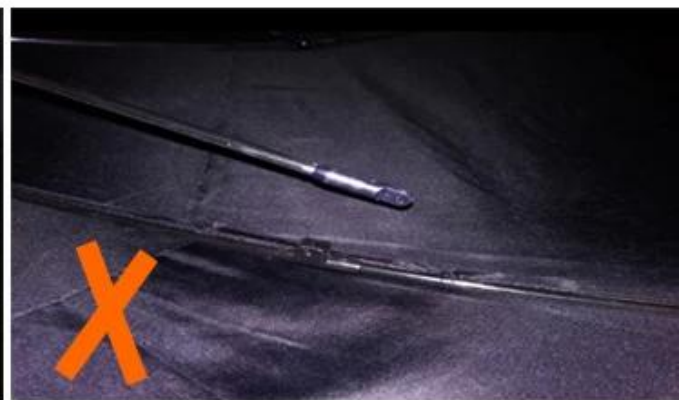

24 Dec 2018 02:24

K***
ES

★★★★★

Color: Black Ships From: China Logistics: TNT

One the metals/ribs broke after one day of use, with just light rain no wind. Very disappointing!

24 Dec 2018 02:24

ours

others