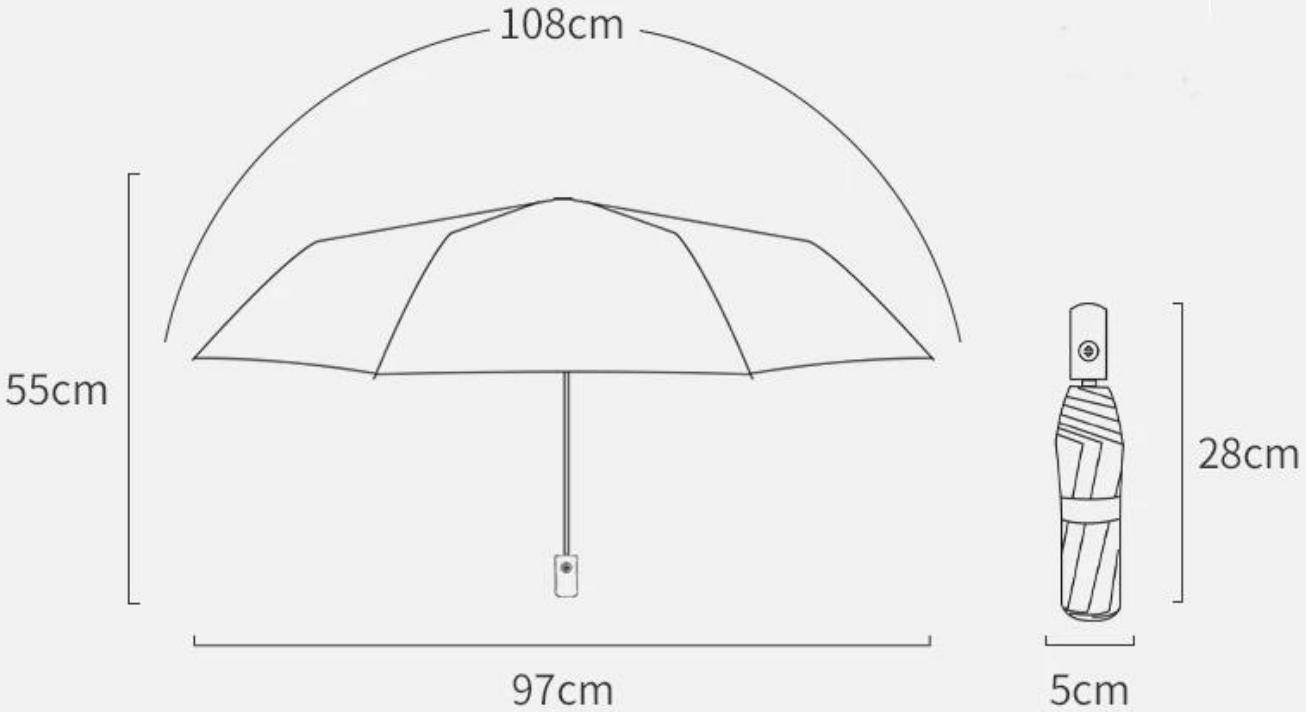

item	value
Open Diameter	97cm
Brand Name	Lotus-umbrella
Fabric	190T Pongee Fabric
Frame	Metal Frame
Packing Size	58*30*22cm
Weight	360g/pc

Product Size

Details