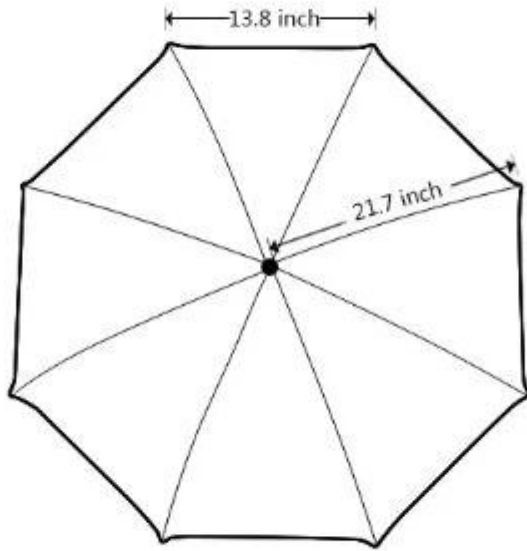

Seller Discount
On all products

Time left until promotion ends: 7d 0h 0m

[Shop Now](#) ▶

10%off

All details, please check it as coupon.

Product Description

Size:	23"*8k,3 fold,
Fabric:	Polyster/Pongee/oxford
Frame:	Steel/Aluminium Alloy/Fiberglass/Iron/Wood
Printing:	Logo can be customized
Packing:	1pcs/Opp
Usage:	Gift, promotion, expand the market, sunny days,rainy days
Use Occasion:	Sunny days,rainy days,decoration
Advantage:	Practical,sunproof,water proof,wind proof
MOQ:	500Pcs
Sample time:	3-7 days
Delivery time	25-32 days after payment