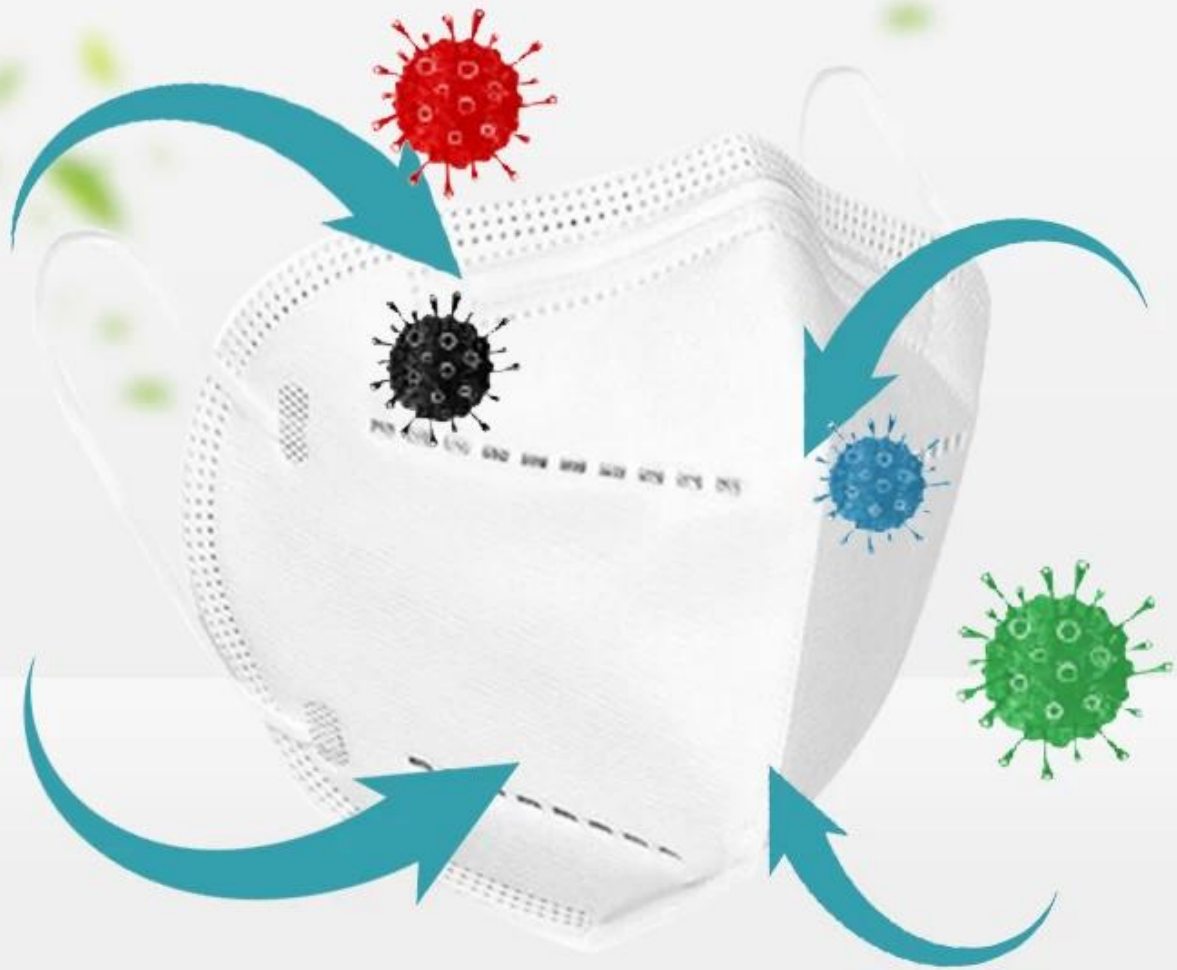

Earloop Nonwoven kn95 face mask Disposable Carbon Filter Respirator Dust

GOOD QUALITY KN95 MASK

GOOD QUALITY KN95 MASK

High efficiency filtration

Remove bacteria

Effectively prevent exhaled exhaust gas

Granular layer of activated carbon

Effective control of germs

Waterproof non-woven fabric layer

THIS OUTSIDE-PROTECTOR IS WHAT YOU NEED

Office

Going out

On the plane

To prevent
the virus

Bus