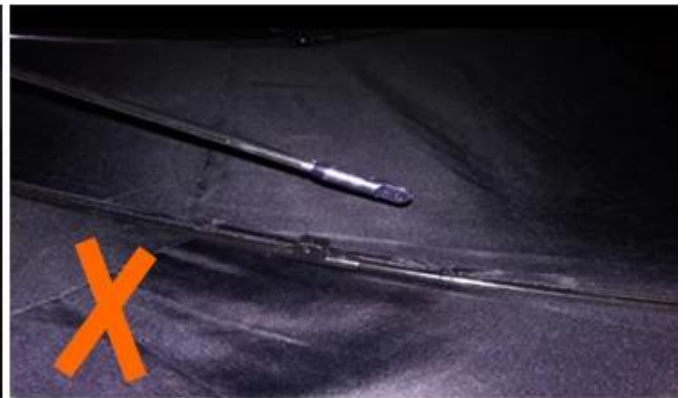

K***
ES

★☆☆☆☆

Color: Black Ships From: China Logistics: TNT

One the metals/ribs broke after one day of use, with just light rain
no wind. Very disappointing!

24 Dec 2018 02:24

ours

others

OEM PROCESS