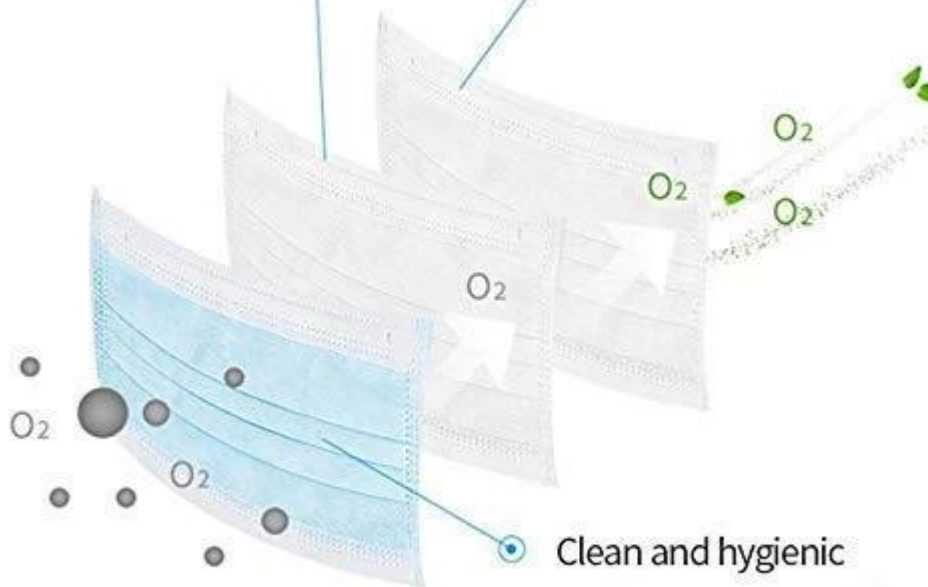

FDA CE Disposable Face Mask - 3Ply Masks with Comfortable Earloop

Non-woven fabric

3-layer protective mask

Non-woven fabric

3-layer protective mask

Soft Fabric

Non-woven fabric, moisture-proof, breathable, non-toxic, non irritating, soft and comfortable

Ear Band Design

Easy to use and easy to carry

HOW TO USE:

-  1. Pull and extend the mask with two hands and be sure the nose clip is upward.
-  2. Hold the mask on the face and pull the elastic band to the ears.
-  3. Press the nose clip to fit the shape of the nose.
-  4. Do not reuse.

shipment

PRODUCTION PROCEDURES

1. EDGE STITCH

2. CUT FABRIC

3. SEWING

4. TIP ASSEMBLY

5. SEW UP

6. QUALITY CHECK

lii When the item is packed in a box, our quality control will use AQL to inspect the product at random and send the report.