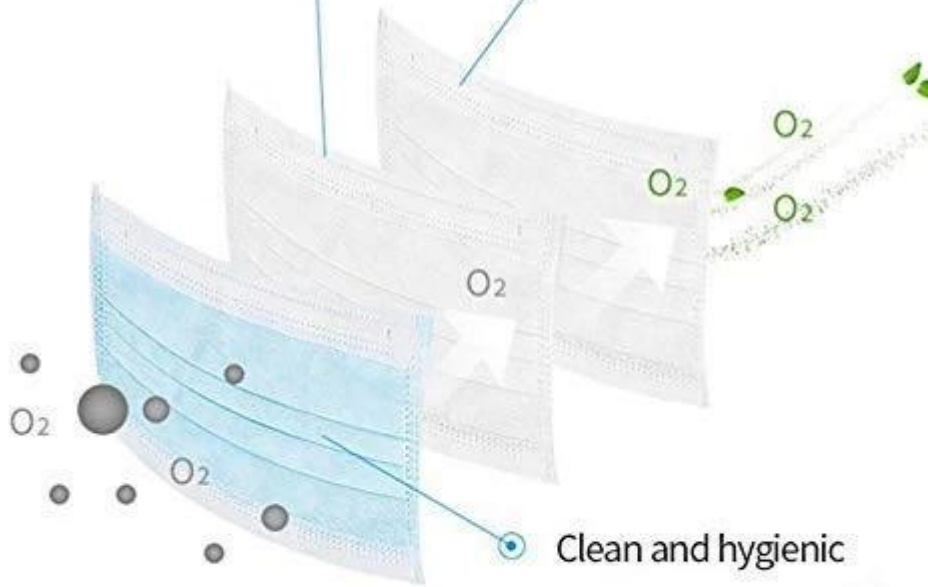

FDA CE Disposable Face Mask - 3Ply Masks with Comfortable Earloop

Non-woven fabric

3-layer protective mask

Non-woven fabric

3-layer protective mask

Soft Fabric

Non-woven fabric, moisture-proof, breathable, non-toxic, non irritating, soft and comfortable

Ear Band Design

Easy to use and easy to carry

HOW TO USE:

-  1. Pull and extend the mask with two hands and be sure the nose clip is upward.
-  2. Hold the mask on the face and pull the elastic band to the ears.
-  3. Press the nose clip to fit the shape of the nose.
-  4. Do not reuse.

shipment

PRODUCTION PROCEDURES

1. EDGE STITCH

2. CUT FABRIC

3. SEWING

4. TIP ASSEMBLY

5. SEW UP

6. QUALITY CHECK

lii When the item is packed in a box, our quality control will use AQL to inspect the product at random and send the report.