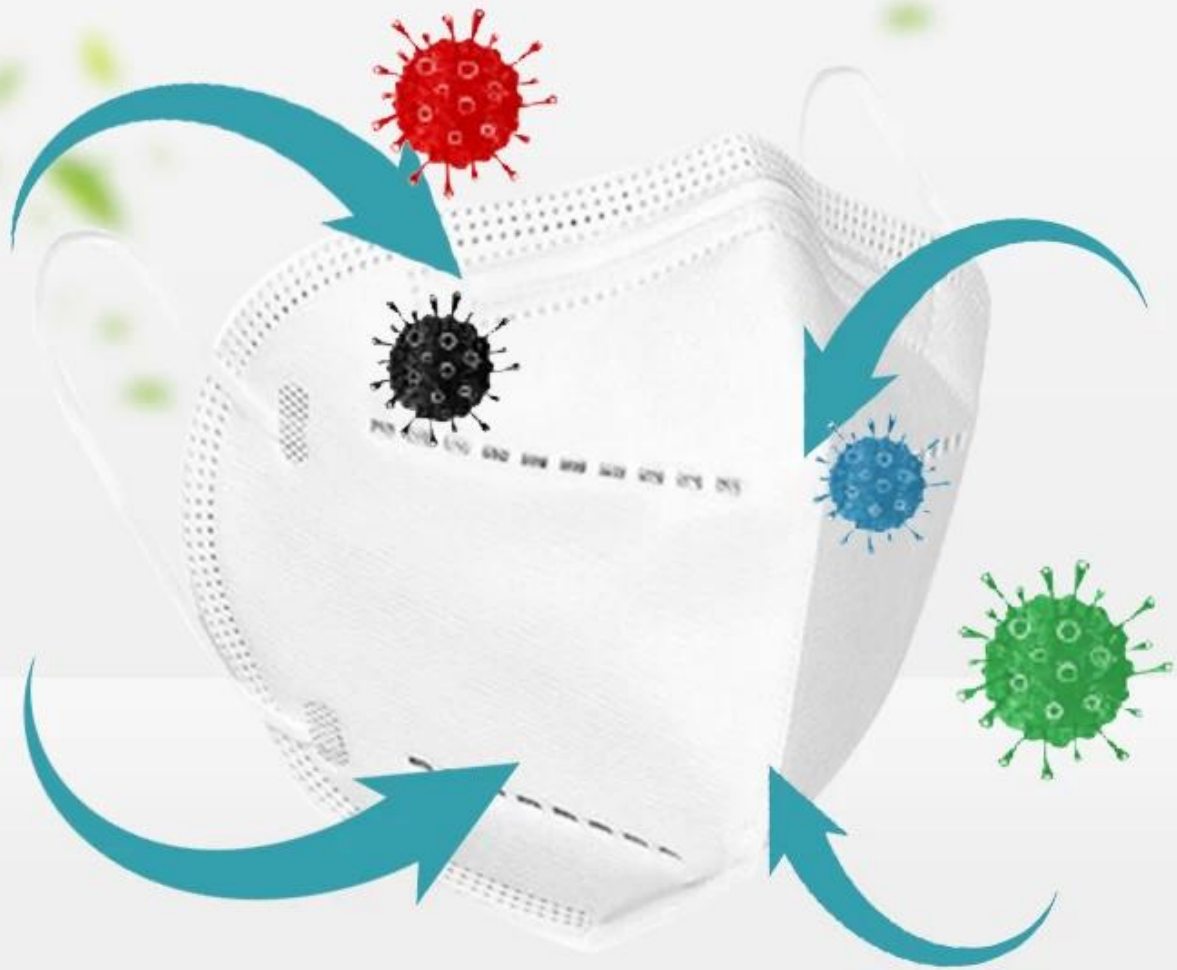

**Disposable Earloop Nonwoven kn95 face mask Carbon Filter Respirator Dust**

# GOOD QUALITY KN95 MASK

# High efficiency filtration

Remove bacteria

Effectively prevent exhaled exhaust gas

Granular layer of activated carbon

Effective control of germs

Waterproof non-woven fabric layer