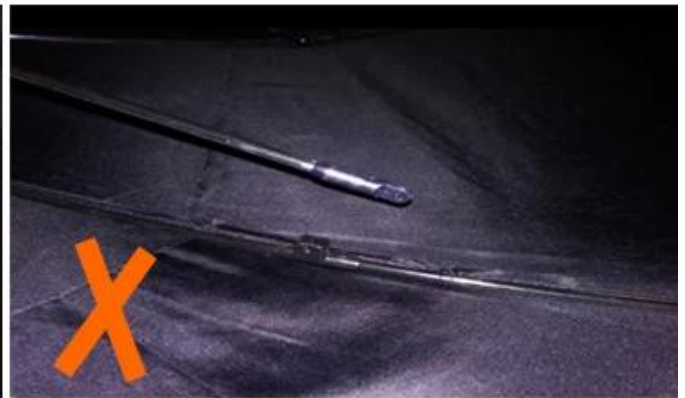

24 Dec 2018 02:24

K\*\*\*  
ES

★☆☆☆☆

Color: Black Ships From: China Logistics: TNT

One the metals/ribs broke after one day of use, with just light rain  
no wind. Very disappointing!

24 Dec 2018 02:24

ours

others