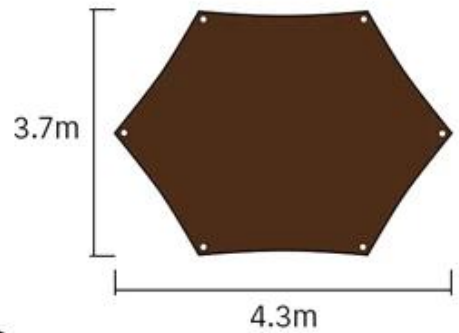

Product name	Awning
Usage	Outdoor Camping Hiking Travelling
Color	Customized
Pole	Fiberglass
Feature	Portable
Keyword	Outdoor Camping Shelter
Material	Polyester
Packing Size	62*48*38cm/6pcs
Packing Weight	17kg/6pcs
Design	OEM Welcomed
Payment Terms	L/C, T/T, Western Union
Trade Terms	EXW, FOB(Ningbo, shanghai)

**42\*18\*17cm**

**2.55kg**

PU3000 Waterproof and Good Opacity

RIPSTOP 150D Oxford Cloth