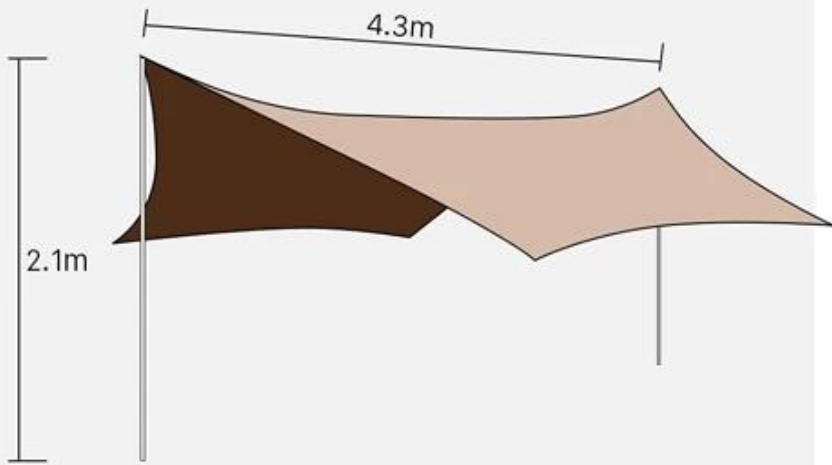

Product name	Awning
Usage	Outdoor Camping Hiking Travelling
Color	Customized
Pole	Fiberglass
Feature	Portable
Keyword	Outdoor Camping Shelter
Material	Polyester
Packing Size	62*48*38cm/6pcs
Packing Weight	17kg/6pcs
Design	OEM Welcomed
Payment Terms	L/C, T/T, Western Union
Trade Terms	EXW, FOB(Ningbo, shanghai)

**42\*18\*17cm**

**2.55kg**

PU3000 Waterproof and Good Opacity

RIPSTOP 150D Oxford Cloth