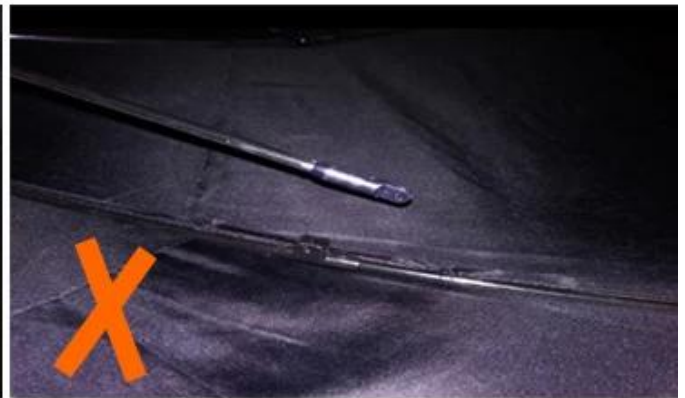

24 Dec 2018 02:24

K\*\*\*  
ES

★☆☆☆☆

Color: Black Ships From: China Logistics: TNT

One the metals/ribs broke after one day of use, with just light rain no wind. Very disappointing!

24 Dec 2018 02:24

ours

others