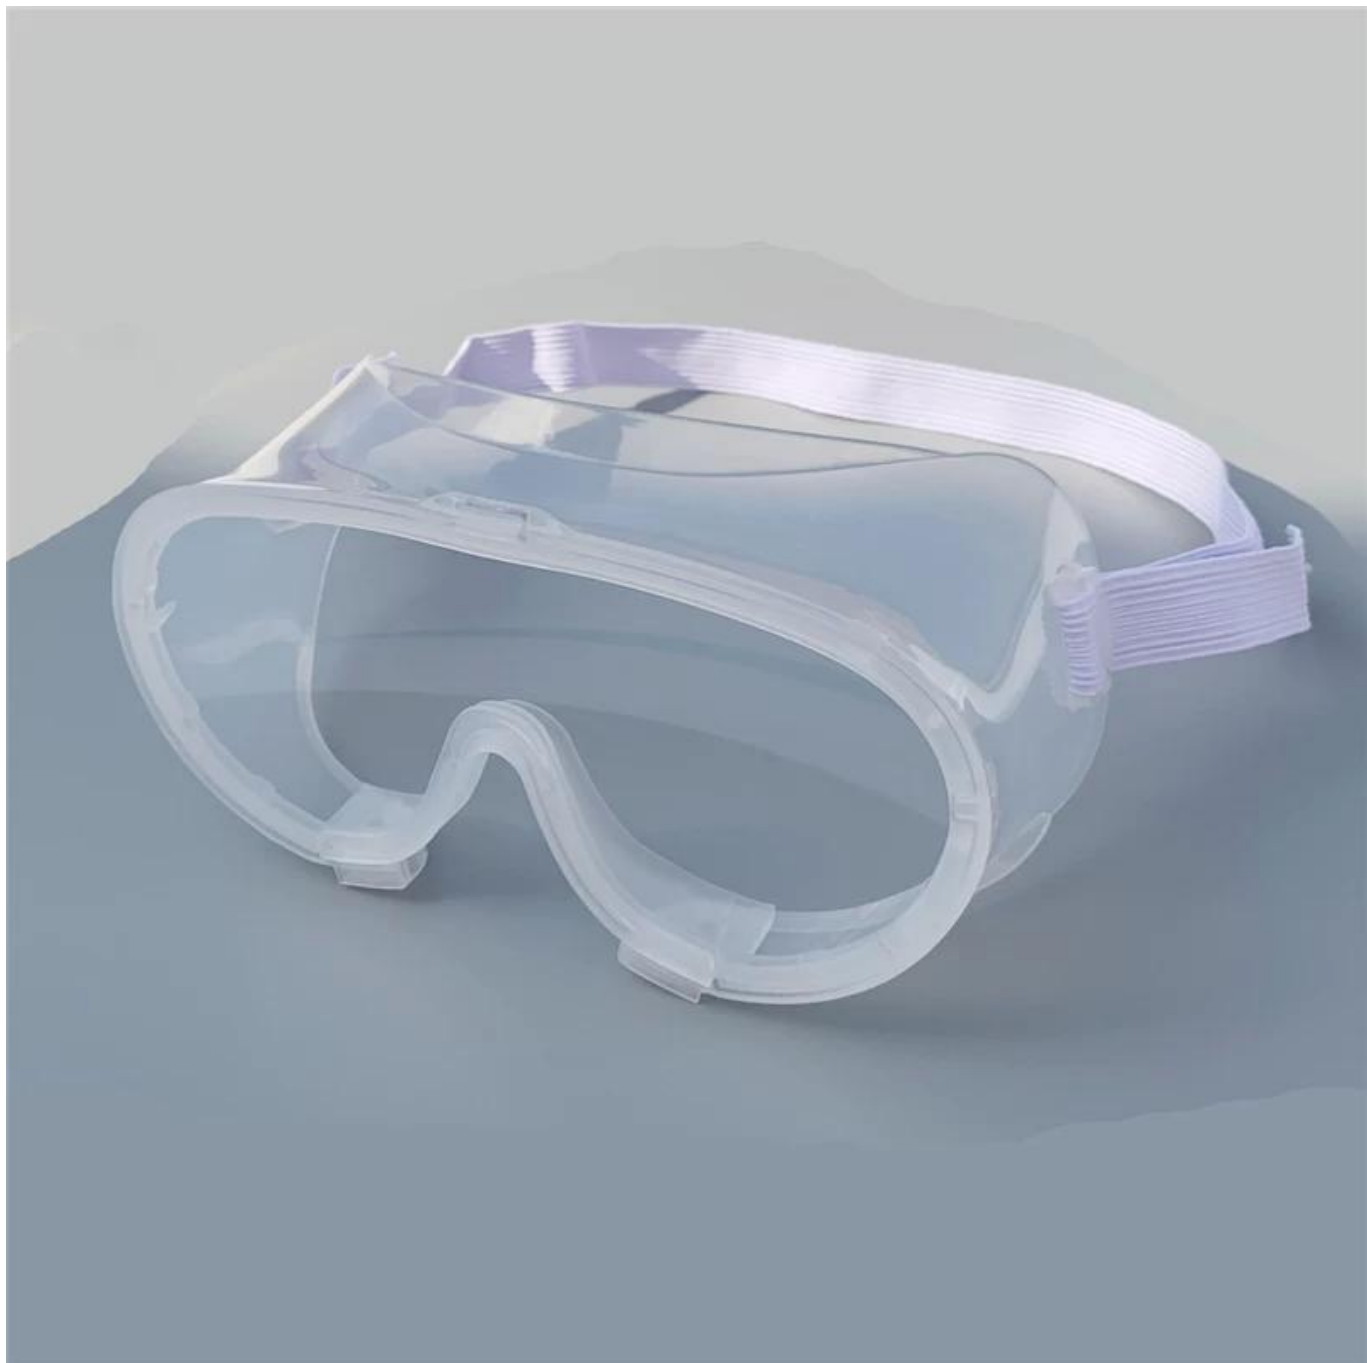

## Detailed photos

---

### **Anti-sand protective glasses windproof safety goggles work lab eyewear safety glasses spectacles protection goggles eyewear**

Gender: Unisex Women Men

Lens Material: Anti-fog lens

Frame Material: PVC

Style: Safety Protective Goggles

Certification: CE/FDA/Completed

Type: Eye Protective

Application: Anti Fog Dust Splash

Packing: OPP Bag