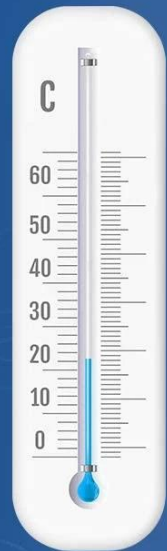

**Outside of the car**

**Inside of the car**

HOUSTIN TiO<sub>2</sub> Coating

Wrap-style Umbrella Tips

Safety Hammer

Bendable/  
Adjustable Umbrella Shaft,  
360° Rotation

**The bendable umbrella rib can better protect the car center console**

**360° Rotation  
Bendable/Adjustable Shaft**

**Before**

**After**