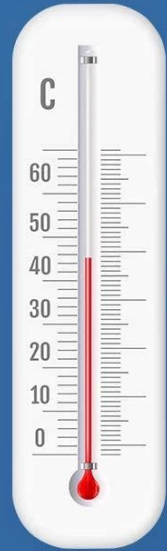

**Outside of the car**

**Inside of the car**

HOUSTIN TiO<sub>2</sub> Coating

Wrap-style Umbrella Tips

Safety Hammer

Bendable/  
Adjustable Umbrella Shaft,  
360° Rotation

**The bendable umbrella rib can better protect the car center console**

**360° Rotation  
Bendable/Adjustable Shaft**

**Before**

**After**