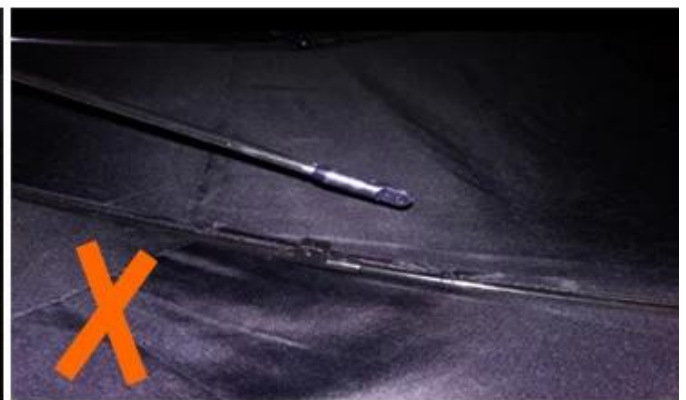

24 Dec 2018 02:24

K***
ES

★★★★★

Color: Black Ships From: China Logistics: TNT

One the metals/ribs broke after one day of use, with just light rain no wind. Very disappointing!

24 Dec 2018 02:24

ours

others