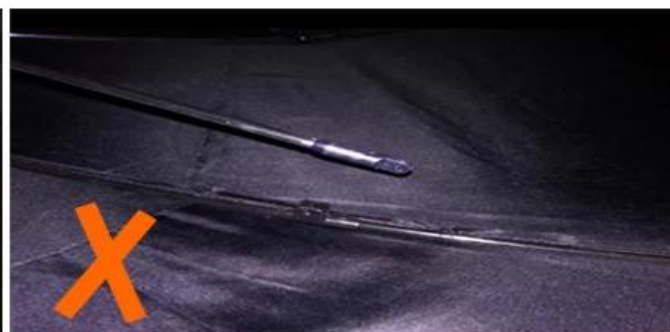

24 Dec 2018 02:24

K***t
ES

★☆☆☆☆

Color: Black Ships From: China Logistics: TNT

One the metals/ribs broke after one day of use, with just light rain no wind. Very disappointing!

24 Dec 2018 02:24

ours

others