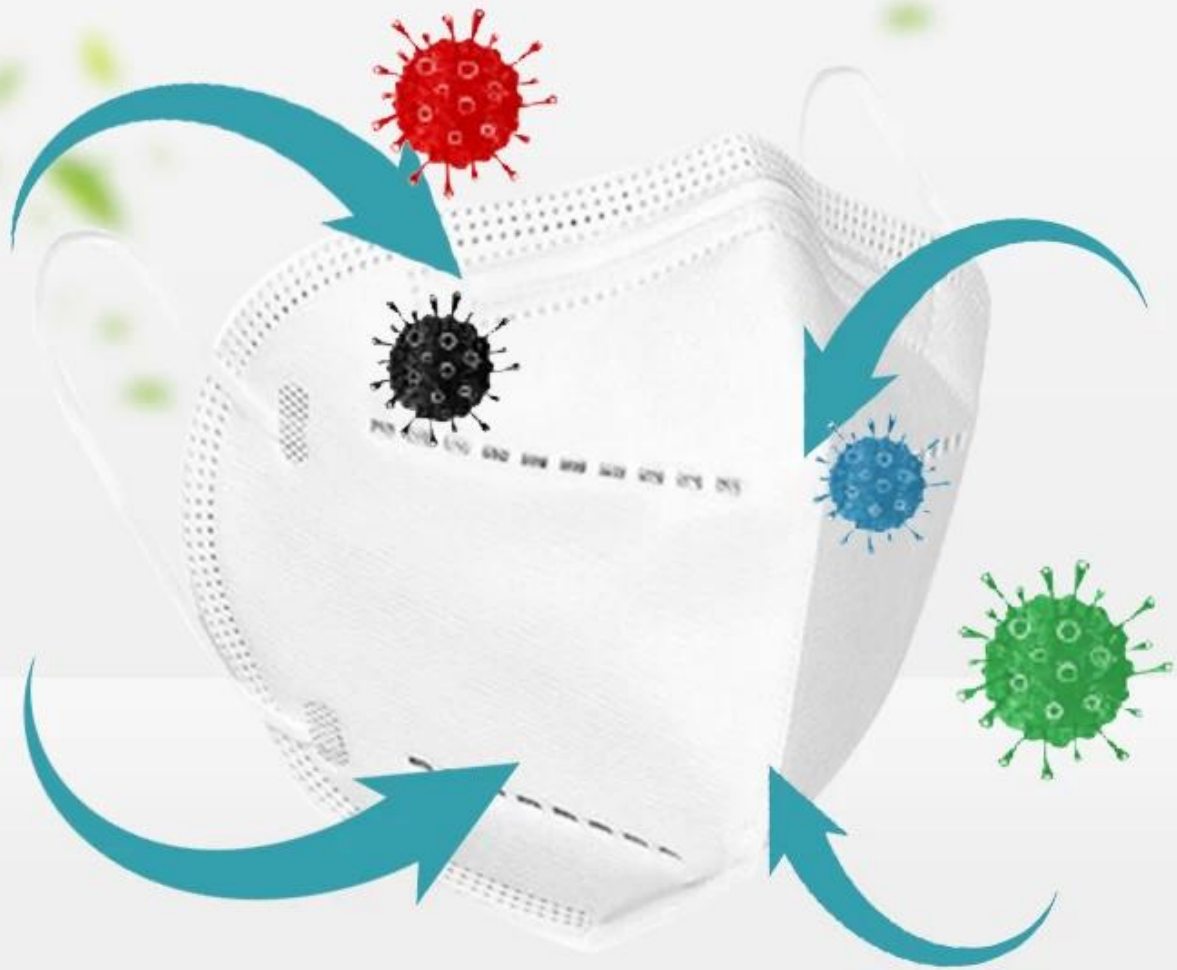

gorąca sprzedaż antywirusowa biała włókninowa jednorazowa maska kn95 z CE

GOOD QUALITY KN95 MASK

GOOD QUALITY KN95 MASK

High efficiency filtration

Remove bacteria

Effectively prevent exhaled exhaust gas

Granular layer of activated carbon

Effective control of germs

Waterproof non-woven fabric layer

THIS OUTSIDE-PROTECTOR IS WHAT YOU NEED

Office

Going out

On the plane

To prevent
the virus

Bus