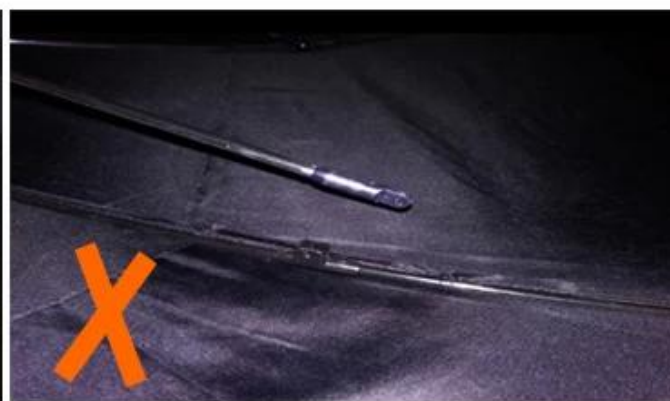

antywirusowa biała włókninowa jednorazowa maska kn95 z CE

SEAMLESS FIT FOR SECURITY

**ADJUSTABLE
BRIDGE OF NOSE**

—
Fit a variety

**3D SOLID
ARC DESIGN**

—
Smooth breathing

4Floor

Filter protection

24 Dec 2018 02:24

K***
ES

★☆☆☆☆

Color: Black Ships From: China Logistics: TNT

One the metals/ribs broke after one day of use, with just light rain
no wind. Very disappointing!

24 Dec 2018 02:24

ours

others