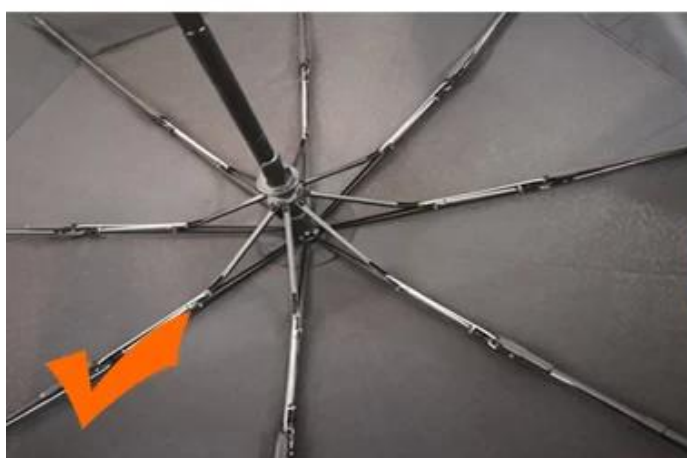

S***
FR

★★★★★

Ships From: China Logistics: TNT

I really like this umbrella. It is sturdy, it can be opened or closed with just a press.
And more importantly, almost instant dry by just shaking.

24 Dec 2018 02:24

K***
ES

★☆☆☆☆

Color: Black Ships From: China Logistics: TNT

One the metals/ribs broke after one day of use, with just light rain
no wind. Very disappointing!

24 Dec 2018 02:24

ours