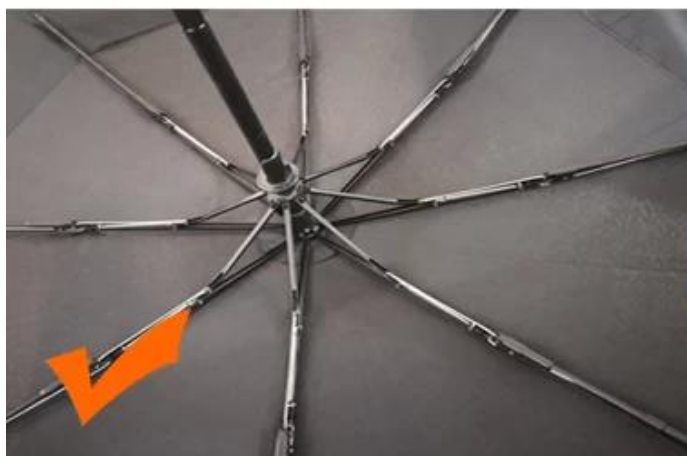

24 Dec 2018 02:24

4***
ES

★★★★☆

Color: Black Ships From: China Logistics: TNT

One the metals/ribs broke after one day of use, with just light rain no wind. Very disappointing!

24 Dec 2018 02:24

ours

others