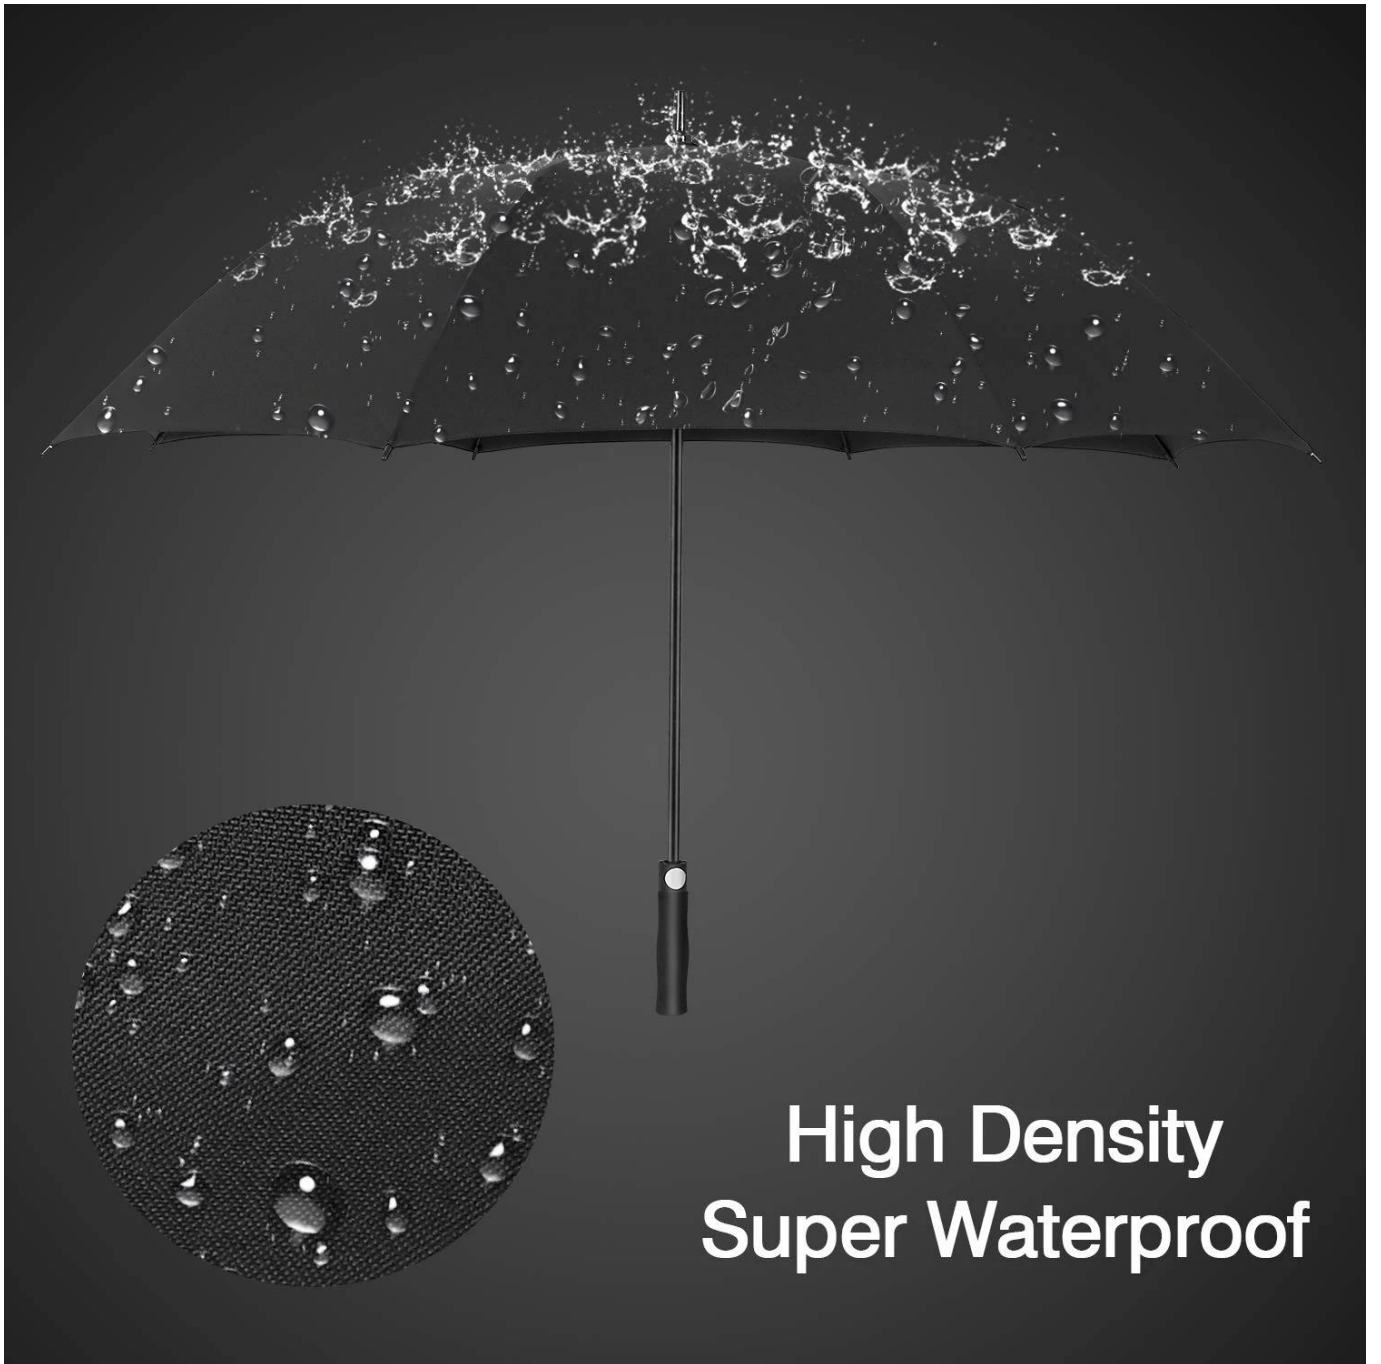

Send Inquire	Please click here to send us your inquiry
Product Name	umbrella
Size	27''*8K
Fabric	190T Pongee
Frame	Fiberglass frame
Packaging	1Pcs/OPP, 50Pcs/Ctn
Usage	Waterproof,Windproof,Promotion,Sun umbrella
Color	Customized
Packing Size	105*25*26cm/50pcs
Packing Weight	28kg/50pcs
lead time	10-35 days after confirming the order
Payment Terms	L/C, T/T,Western Union
Trade Terms	EXW, FOB(Ningbo, shanghai)

AUTO OPEN BUTTON

With a auto-push button, easy and quick to open with just one hand.

**High Density
Super Waterproof**

Fiberglass Design

Rustless and not easy to bend

**8-rib metal ribs design
more stable and superior windproof**