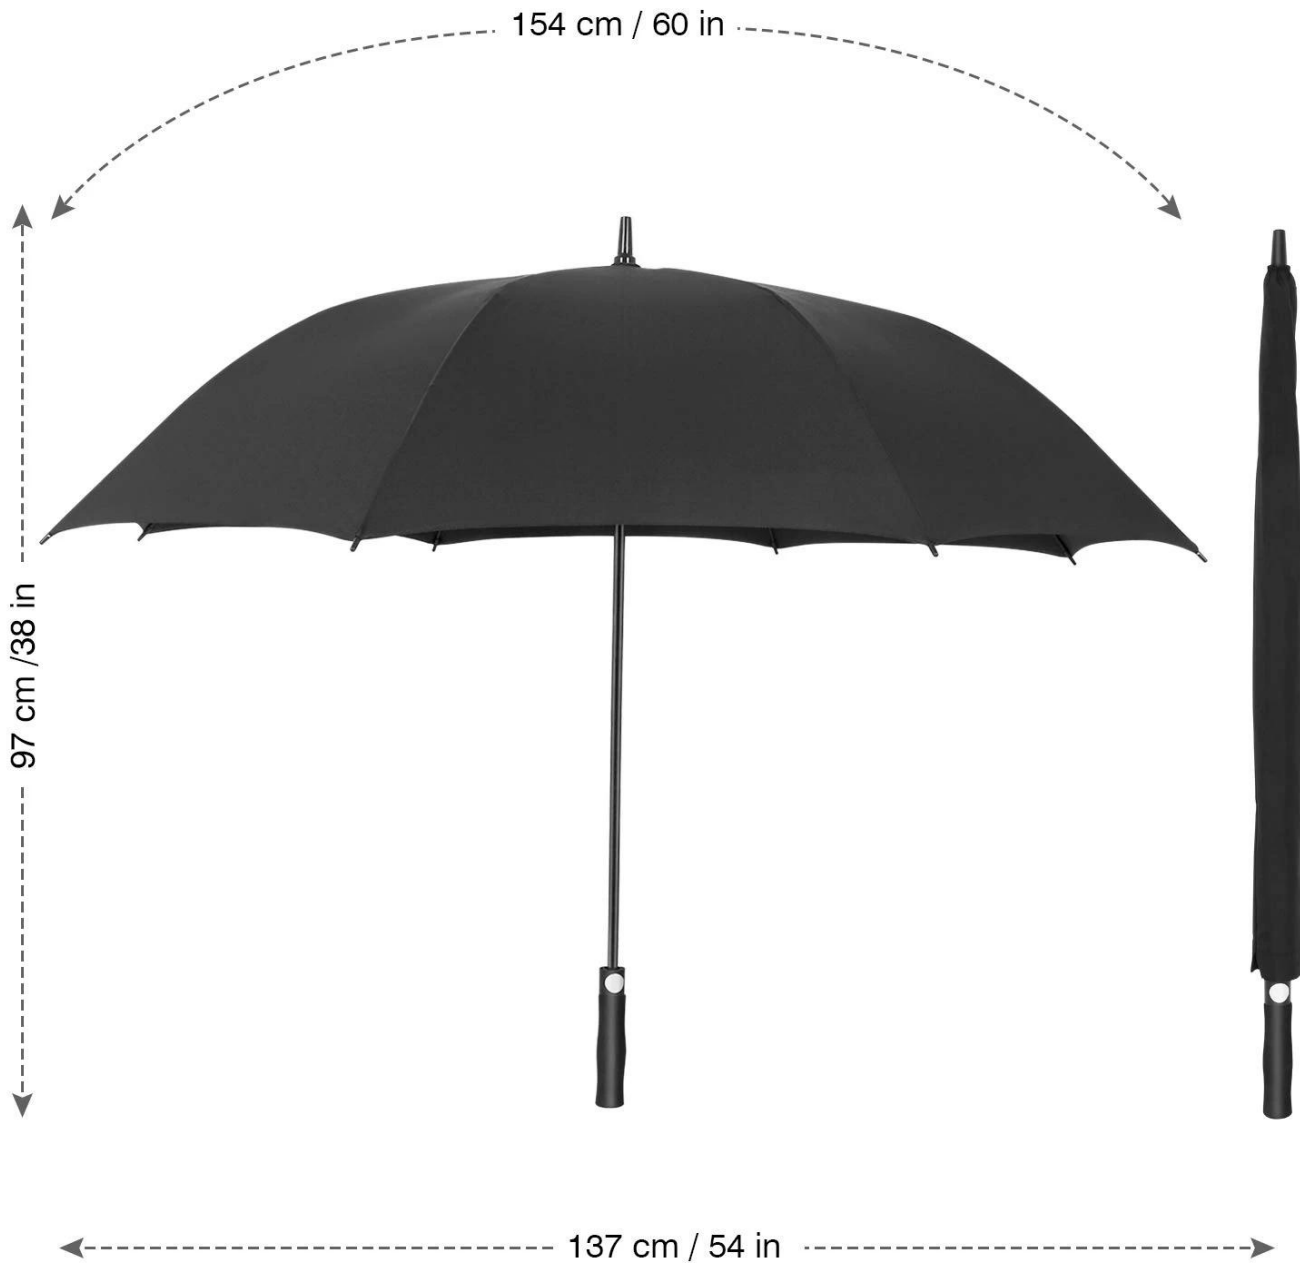

Send Inquire	Please click here to send us your inquiry
Product Name	umbrella
Size	27''*8K
Fabric	190T Pongee
Frame	Fiberglass frame
Packaging	1Pcs/OPP, 50Pcs/Ctn
Usage	Waterproof,Windproof,Promotion,Sun umbrella
Color	Customized
Packing Size	105*25*26cm/50pcs
Packing Weight	28kg/50pcs
lead time	10-35 days after confirming the order
Payment Terms	L/C, T/T,Western Union
Trade Terms	EXW, FOB(Ningbo, shanghai)

AUTO OPEN BUTTON

With a auto-push button, easy and quick to open with just one hand.

**High Density
Super Waterproof**

Fiberglass Design

Rustless and not easy to bend

**8-rib metal ribs design
more stable and superior windproof**

Round plastic tip

Plastic tip with skidproof end