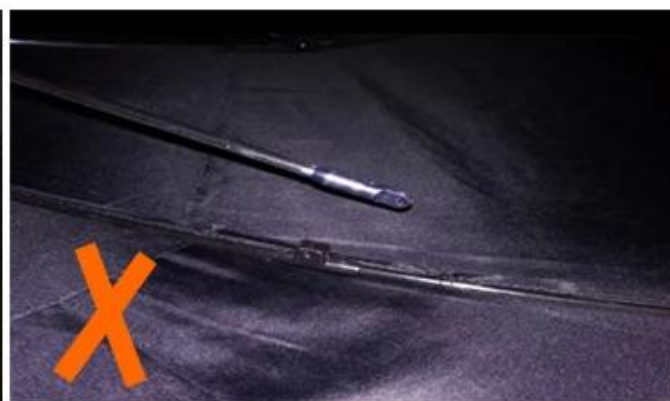

K***
ES

★★★★★

Color: Black Ships From: China Logistics: TNT

One the metals/ribs broke after one day of use, with just light rain no wind. Very disappointing!

24 Dec 2018 02:24

ours

others

informacje o firmie