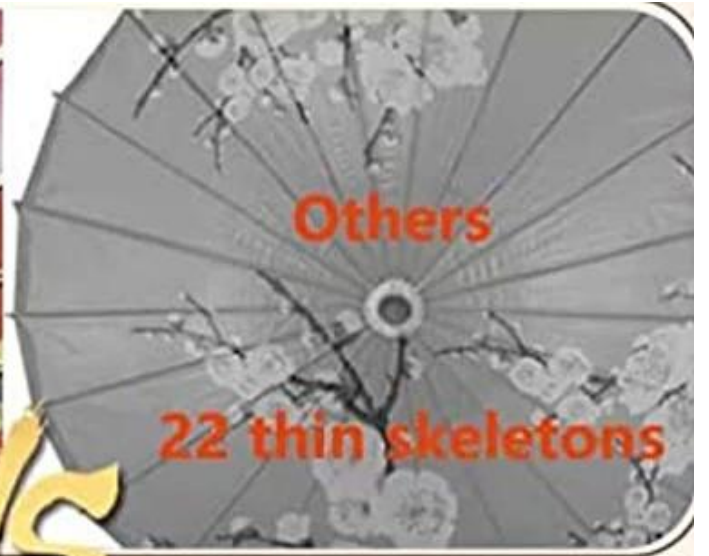

Ours

Others

Solid wood umbrella pole

Rough and unsightly

Smooth

Ours

Others

**Bold solid wood umbrella pole
14MM fimer than others**

**Thin and easy to break
Only 12.85MM**

VS

24 thick and thick skeletons

VS

**Same fabric like umbrella
Nice workmanship**

**Plastic head
bad quality**