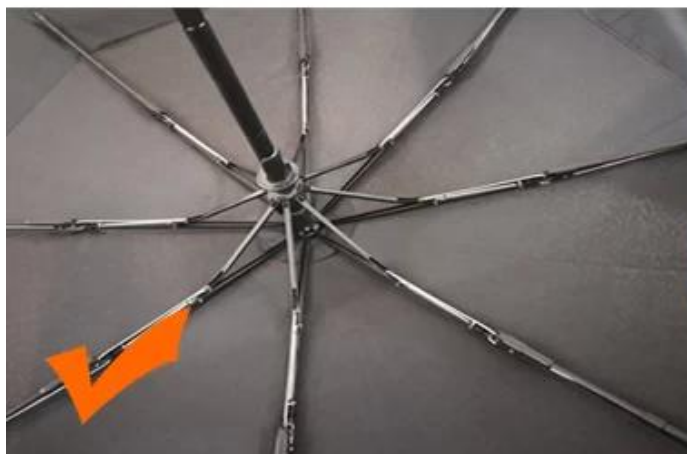

24 Dec 2018 02:24

K***
ES

★★★★☆

Color: Black Ships From: China Logistics: TNT

One the metals/ribs broke after one day of use, with just light rain
no wind. Very disappointing!

24 Dec 2018 02:24

ours

others