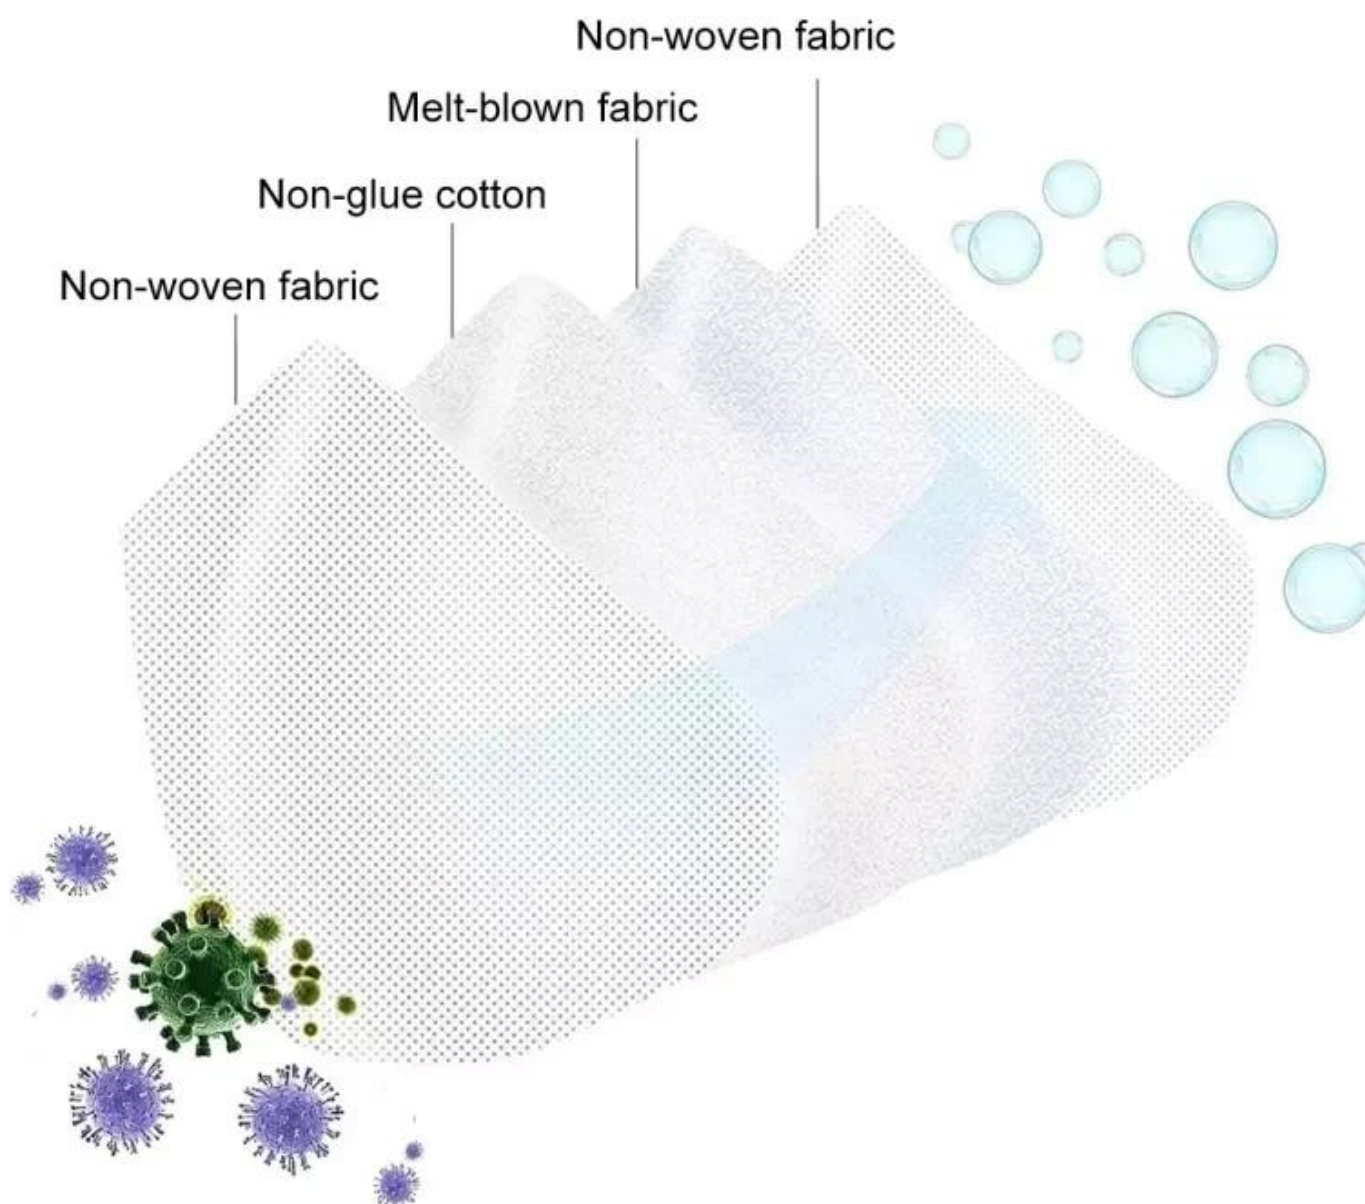

New Arrival Non-woven Jednorazowa maska na twarz Earloop KN95

KN95

Low resistance, High Breathability, Free Breathing

Uniform surface, densely covered air holes, comfortable and breathable, designed to fit the shape of the face, protect more comprehensive.

Fits perfectly
to the chin

Dimensional cut

Widen earband

Adjustable
nose clip

4 Layers of protection

zniżka

Seller Discount
On all products

Time left until promotion ends: 7d 0h 0m