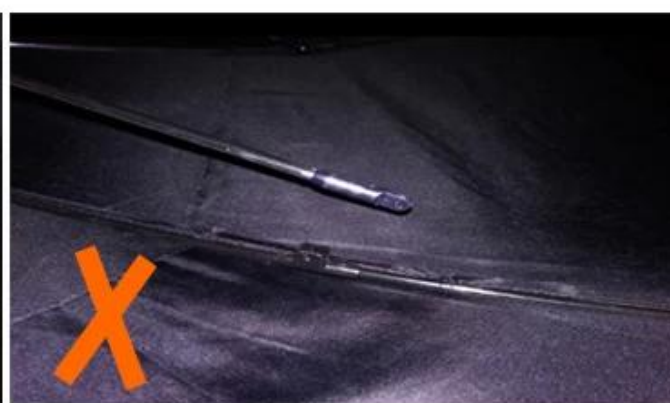

24 Dec 2018 02:24

4***+
ES

★☆☆☆☆

Color: Black Ships From: China Logistics: TNT

One the metals/ribs broke after one day of use, with just light rain no wind. Very disappointing!

24 Dec 2018 02:24

ours

others