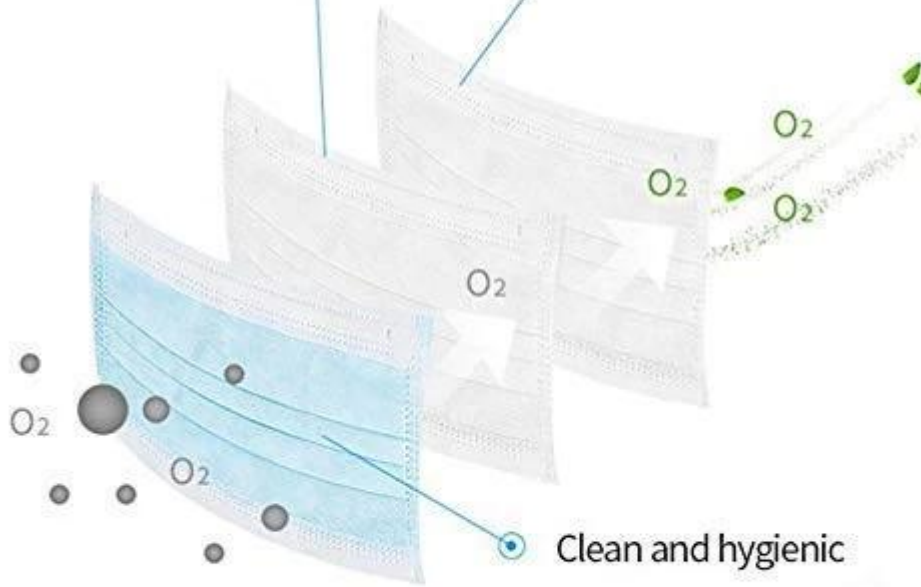

**Włókninowa antywirusowa jednorazowa składana maska na pół twarzy do samodzielnego użytku medycznego**

Non-woven fabric

3-layer protective mask

Non-woven fabric

3-layer protective mask

### Ear Band Design

Easy to use and easy to carry

# HOW TO USE:

-  1. Pull and extend the mask with two hands and be sure the nose clip is upward.
-  2. Hold the mask on the face and pull the elastic band to the ears.
-  3. Press the nose clip to fit the shape of the nose.
-  4. Do not reuse.

## PRODUCTION PROCEDURES

1. EDGE STITCH

2. CUT FABRIC

3. SEWING

4. TIP ASSEMBLY

5. SEW UP

6. QUALITY CHECK