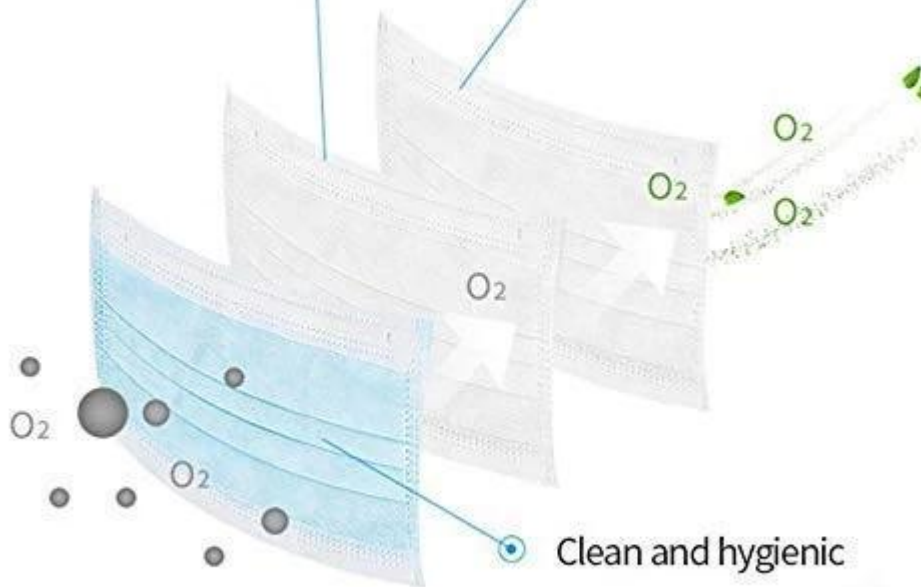

**Włókninowa antywirusowa jednorazowa składana maska na pół twarzy do samodzielnego użytku medycznego**

Non-woven fabric

3-layer protective mask

Non-woven fabric

3-layer protective mask

### Ear Band Design

Easy to use and easy to carry

# HOW TO USE:

-  1. Pull and extend the mask with two hands and be sure the nose clip is upward.
-  2. Hold the mask on the face and pull the elastic band to the ears.
-  3. Press the nose clip to fit the shape of the nose.
-  4. Do not reuse.

## PRODUCTION PROCEDURES

1. EDGE STITCH

2. CUT FABRIC

3. SEWING

4. TIP ASSEMBLY

5. SEW UP

6. QUALITY CHECK