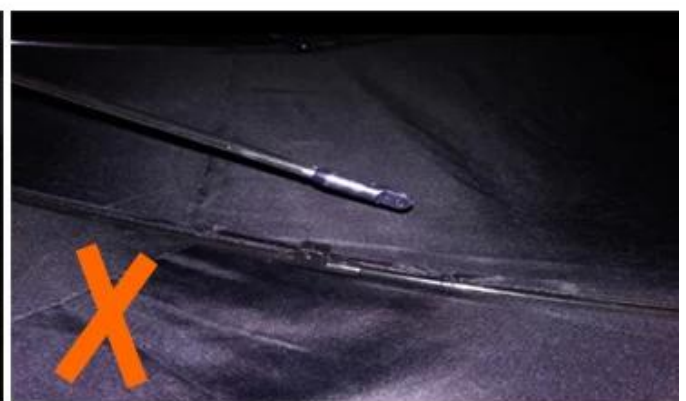

24 Dec 2018 02:24

K\*\*\*  
ES

★☆☆☆☆

Color: Black Ships From: China Logistics: TNT

One the metals/ribs broke after one day of use, with just light rain no wind. Very disappointing!

24 Dec 2018 02:24

ours

others