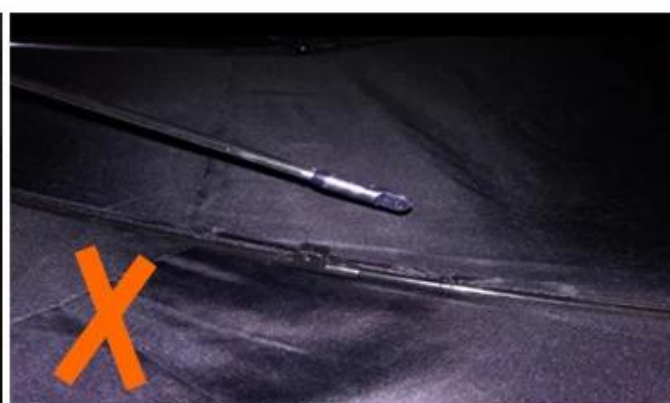

24 Dec 2018 02:24

4***+
ES

★★★★☆

Color: Black Ships From: China Logistics: TNT

One the metals/ribs broke after one day of use, with just light rain no wind. Very disappointing!

24 Dec 2018 02:24

ours

others