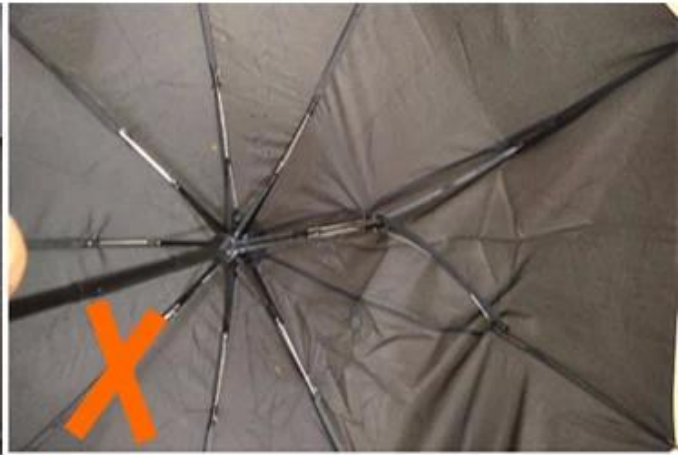

24 Dec 2018 02:24

4***
ES

★★★★☆

Color: Black Ships From: China Logistics: TNT

One the metals/ribs broke after one day of use, with just light rain no wind. Very disappointing!

24 Dec 2018 02:24

ours

others