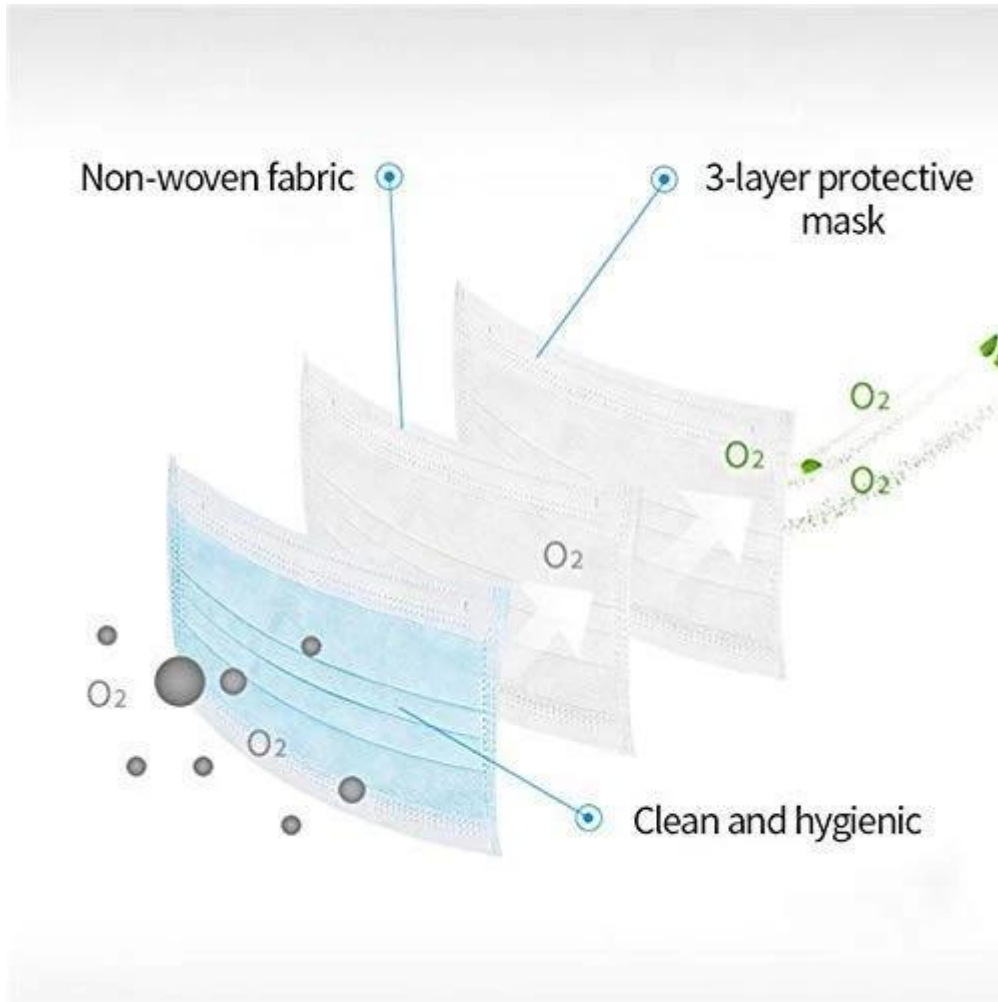

Jednorazowa maska FDA CE - 3-warstwowe maski z wygodnym zaczepem na ucho

Soft Fabric

Non-woven fabric, moisture-proof, breathable, non-toxic, non irritating, soft and comfortable

Ear Band Design

Easy to use and easy to carry

3-layer of Defense

PP non-woven fabric

Polypropylene melt-blown non-woven fabric

PP non-woven fabric

zniżka

Seller Discount
On all products

Time left until promotion ends: 7d 0h 0m

[Shop Now](#) ▶

mass production inspection packing

05

shipment

PRODUCTION PROCEDURES

1. EDGE STITCH

2. CUT FABRIC

3. SEWING

4. TIP ASSEMBLY