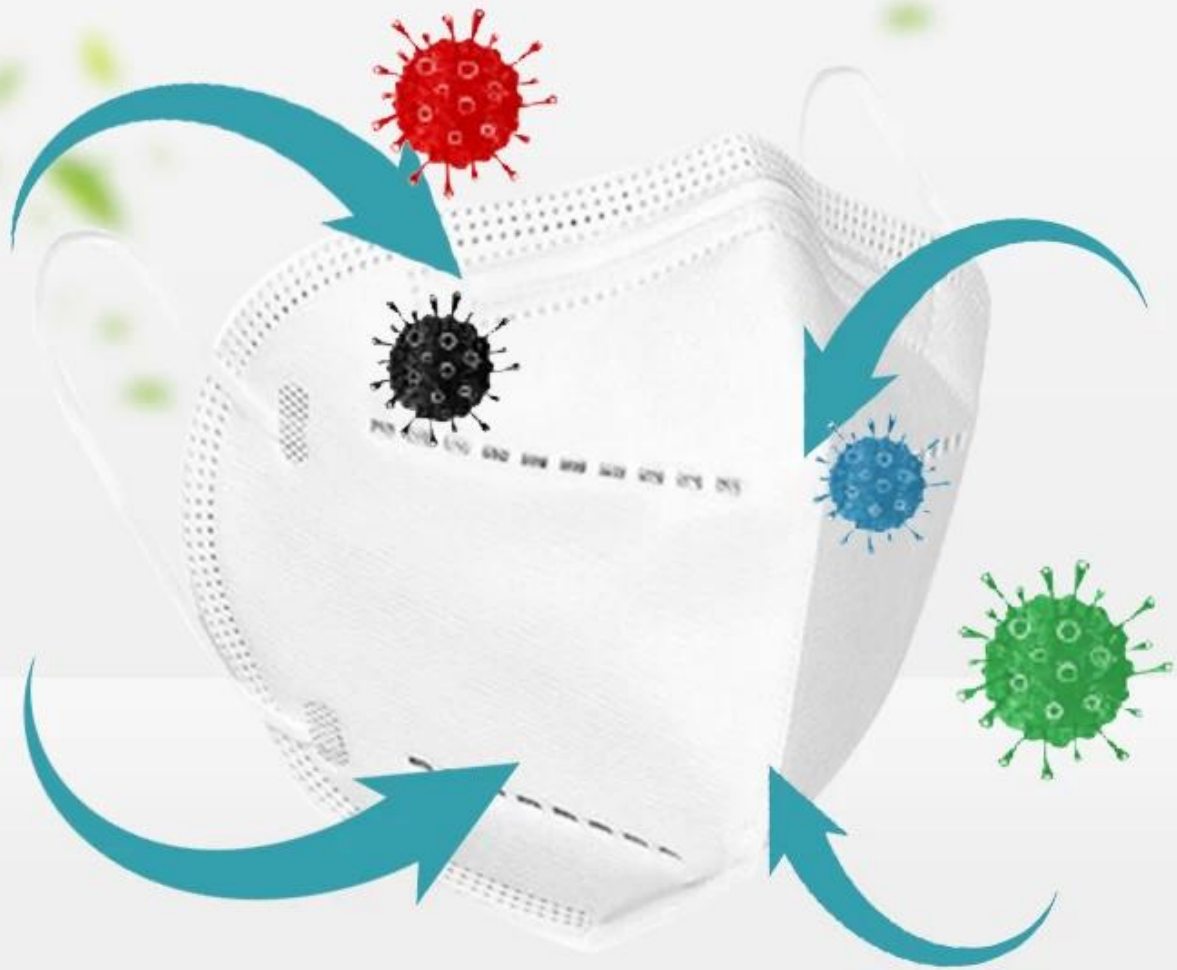

Earloop Włóknina kn95 maska na twarz Jednorazowy filtr węglowy Respirator pyłu

GOOD QUALITY KN95 MASK

GOOD QUALITY KN95 MASK

High efficiency filtration

Remove bacteria

Effectively prevent exhaled exhaust gas

Granular layer of activated carbon

Effective control of germs

Waterproof non-woven fabric layer

THIS OUTSIDE-PROTECTOR IS WHAT YOU NEED

Office

Going out

On the plane

To prevent
the virus