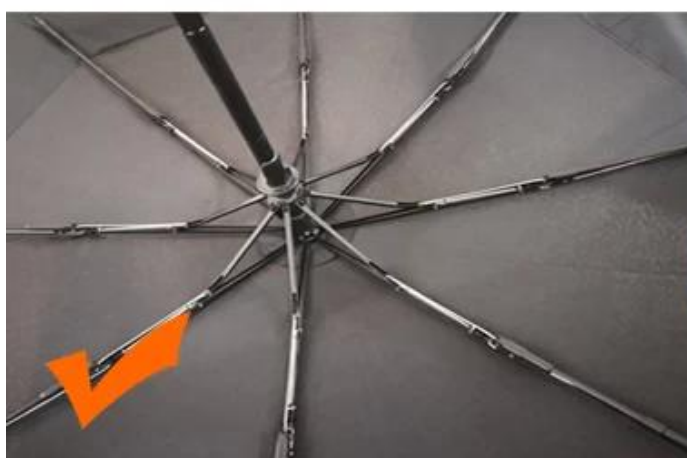

WHY CHOOSE US?

S***
FR

★★★★★

Ships From: China Logistics: TNT

I really like this umbrella. It is sturdy, it can be opened or closed with just a press.
And more importantly, almost instant dry by just shaking.

24 Dec 2018 02:24

K***
ES

★☆☆☆☆

Color: Black Ships From: China Logistics: TNT

One the metals/ribs broke after one day of use, with just light rain
no wind. Very disappointing!

24 Dec 2018 02:24

ours

others

informacje o firmie

O nas Lotus Umbrella:

Shaoxing Lotus Umbrella Co., Ltd jest profesjonalnym producentem Amberla w prowincji