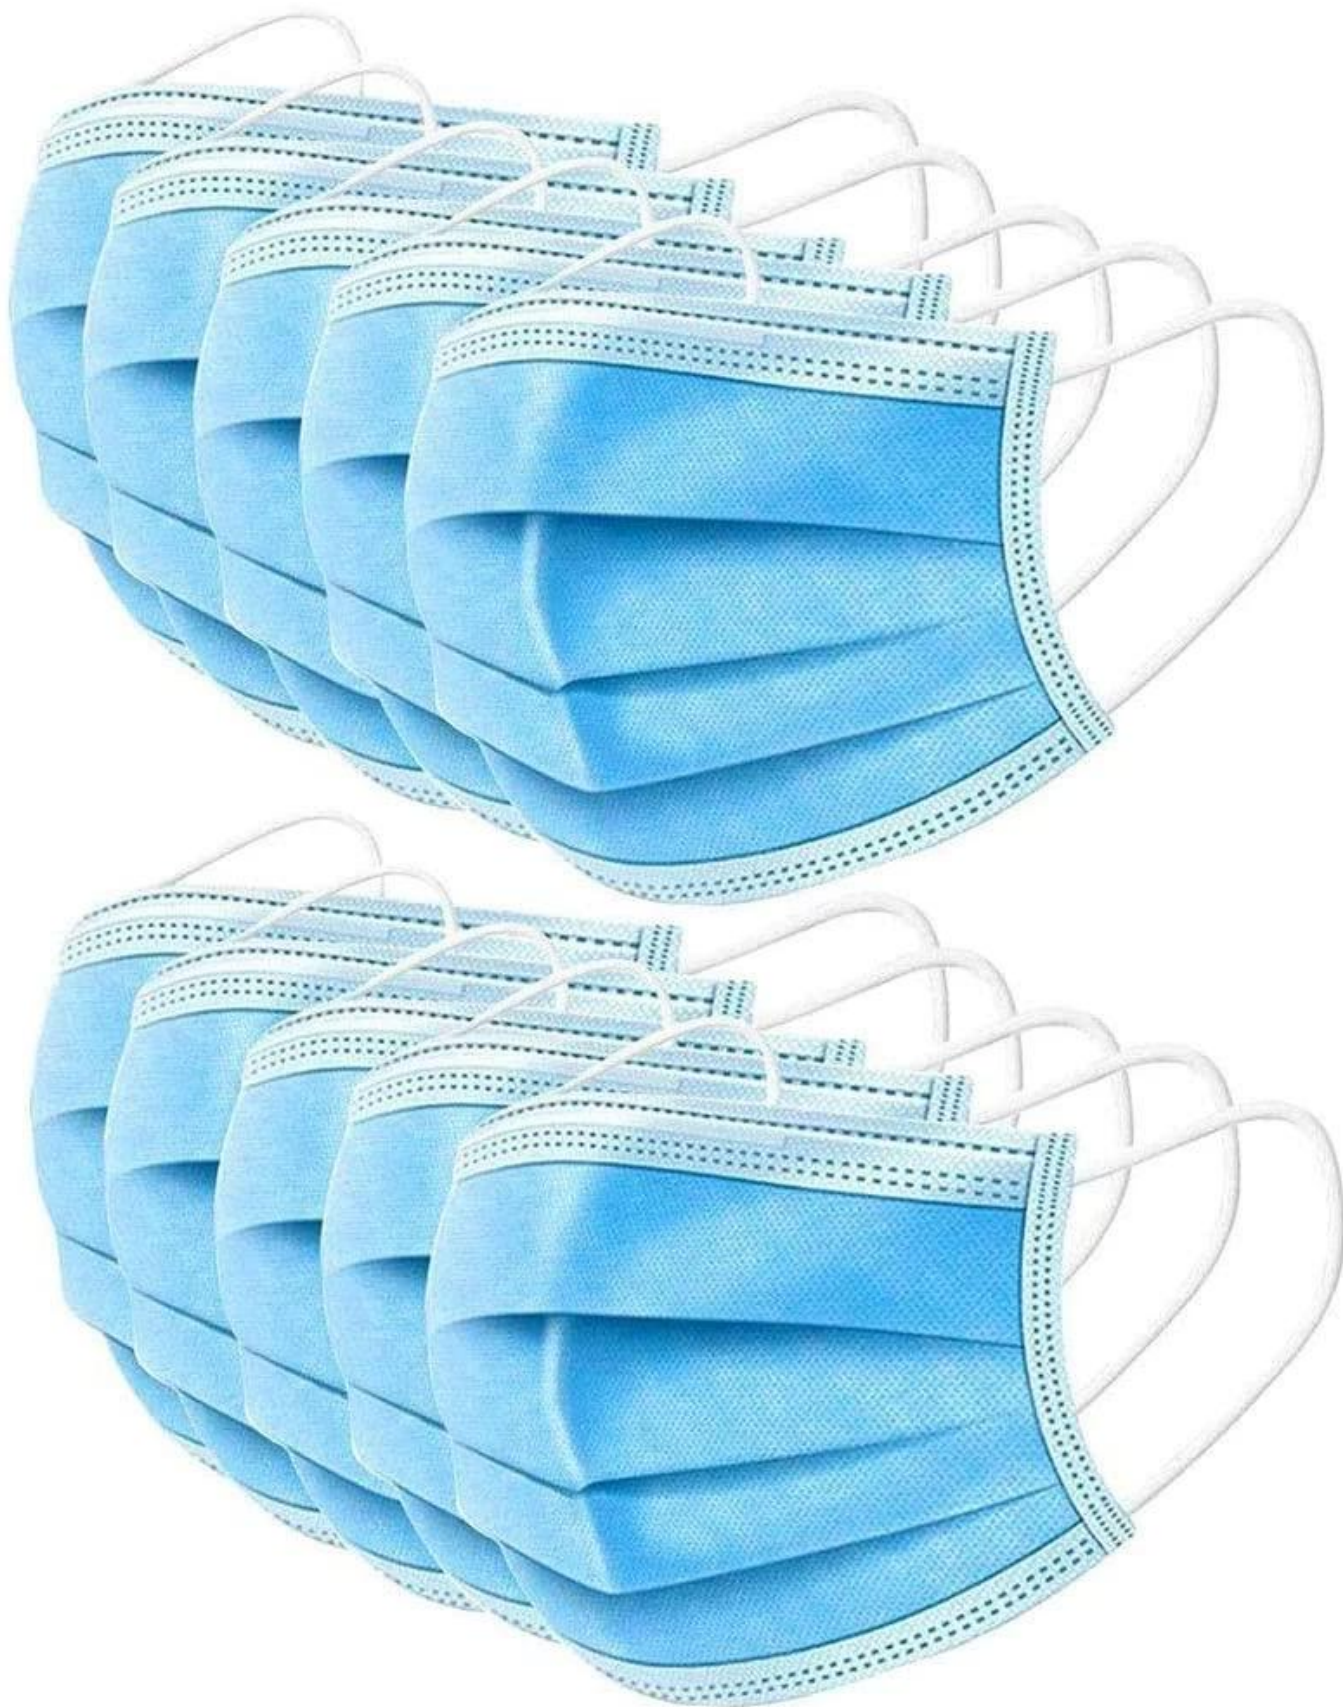

**Jednorazowa składana półmaska z włókniny do samodzielnego użytku medycznego**

Non-woven fabric

3-layer protective mask

Non-woven fabric

3-layer protective mask

### Soft Fabric

Non-woven fabric, moisture-proof, breathable, non-toxic, non irritating, soft and comfortable

### Ear Band Design

Easy to use and easy to carry

# HOW TO USE:

-  1. Pull an extend the mask with two hands and be sure the nose clip is upward.
-  2. Hold the mask on the face and pull the elastic band to the ears.
-  3. Press the nose clip to fit the shape of the nose.
-  4. Do not reuse.