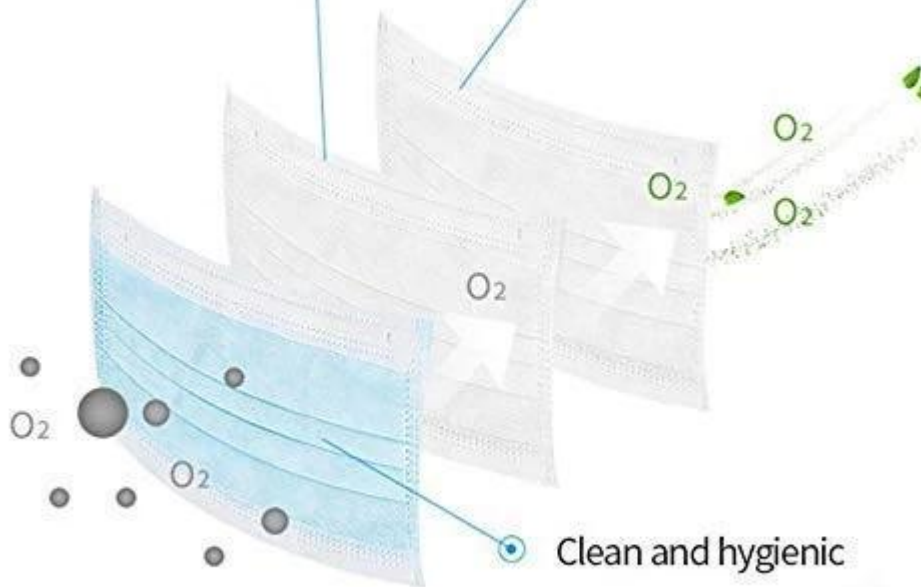

**Jednorazowa składana półmaska z włókniny do samodzielnego użytku medycznego**

Non-woven fabric

3-layer protective mask

Non-woven fabric

3-layer protective mask

### Ear Band Design

Easy to use and easy to carry

# HOW TO USE:

-  1. Pull an extend the mask with two hands and be sure the nose clip is upward.
-  2. Hold the mask on the face and pull the elastic band to the ears.
-  3. Press the nose clip to fit the shape of the nose.
-  4. Do not reuse.

## PRODUCTION PROCEDURES

1. EDGE STITCH

2. CUT FABRIC

3. SEWING

4. TIP ASSEMBLY

5. SEW UP

6. QUALITY CHECK