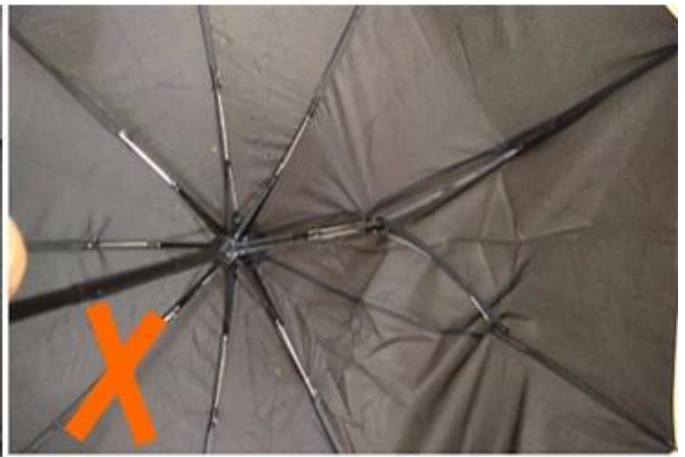

WHY CHOOSE US?

S***
FR

★★★★★

Ships From: China Logistics: TNT

I really like this umbrella. It is sturdy, it can be opened or closed with just a press. And more importantly, almost instant dry by just shaking.

24 Dec 2018 02:24

K***
ES

★☆☆☆☆

Color: Black Ships From: China Logistics: TNT

One the metals/ribs broke after one day of use, with just light rain no wind. Very disappointing!

24 Dec 2018 02:24

ours

others