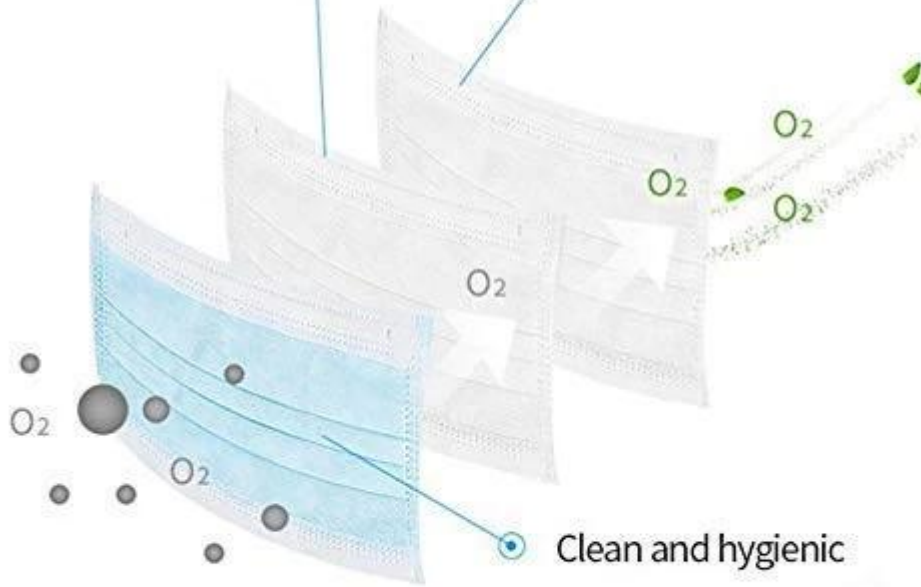

**Jednorazowa składana półmaska z włókniny do samodzielnego użytku medycznego**

Non-woven fabric

3-layer protective mask

Non-woven fabric

3-layer protective mask

### Ear Band Design

Easy to use and easy to carry

# HOW TO USE:

-  1. Pull an extend the mask with two hands and be sure the nose clip is upward.
-  2. Hold the mask on the face and pull the elastic band to the ears.
-  3. Press the nose clip to fit the shape of the nose.
-  4. Do not reuse.

## PRODUCTION PROCEDURES

1. EDGE STITCH

2. CUT FABRIC

3. SEWING

4. TIP ASSEMBLY

5. SEW UP

6. QUALITY CHECK