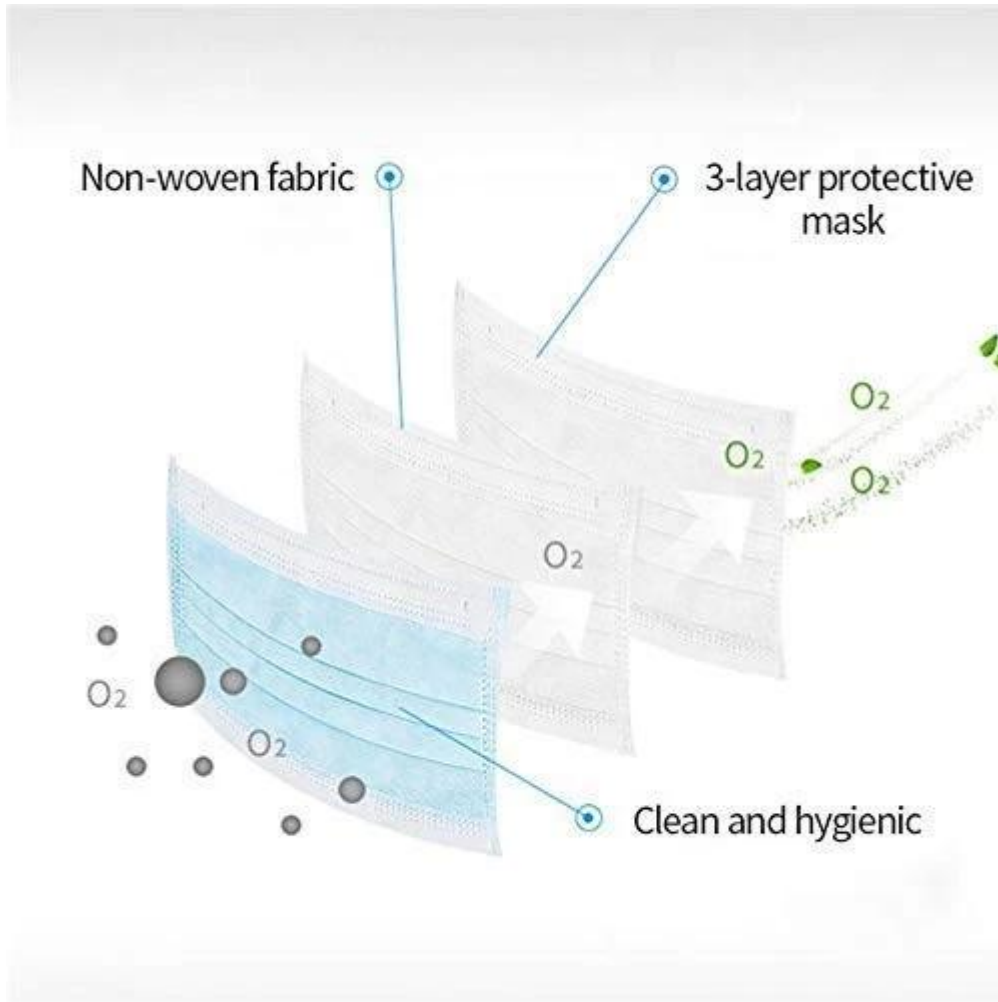

Jednorazowa maska FDA CE - 3-warstwowe maski z wygodnym zaczepem na ucho

Soft Fabric

Non-woven fabric, moisture-proof, breathable, non-toxic, non irritating, soft and comfortable

Ear Band Design

Easy to use and easy to carry

3-layer of Defense

PP non-woven fabric

Polypropylene melt-blown non-woven fabric

PP non-woven fabric

zniżka

Seller Discount
On all products

Time left until promotion ends: 7d 0h 0m

[Shop Now](#) ▶

mass production
inspection packing

05

shipment

PRODUCTION PROCEDURES

1. EDGE STITCH

2. CUT FABRIC

3. SEWING

4. TIP ASSEMBLY