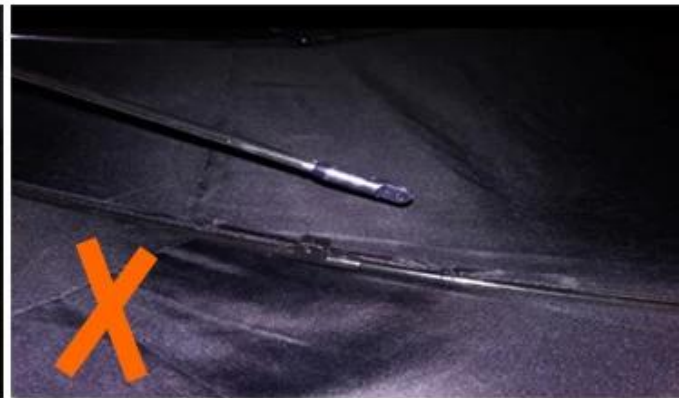

24 Dec 2018 02:24

K***
ES

★☆☆☆☆

Color: Black Ships From: China Logistics: TNT

One the metals/ribs broke after one day of use, with just light rain
no wind. Very disappointing!

24 Dec 2018 02:24

ours

others