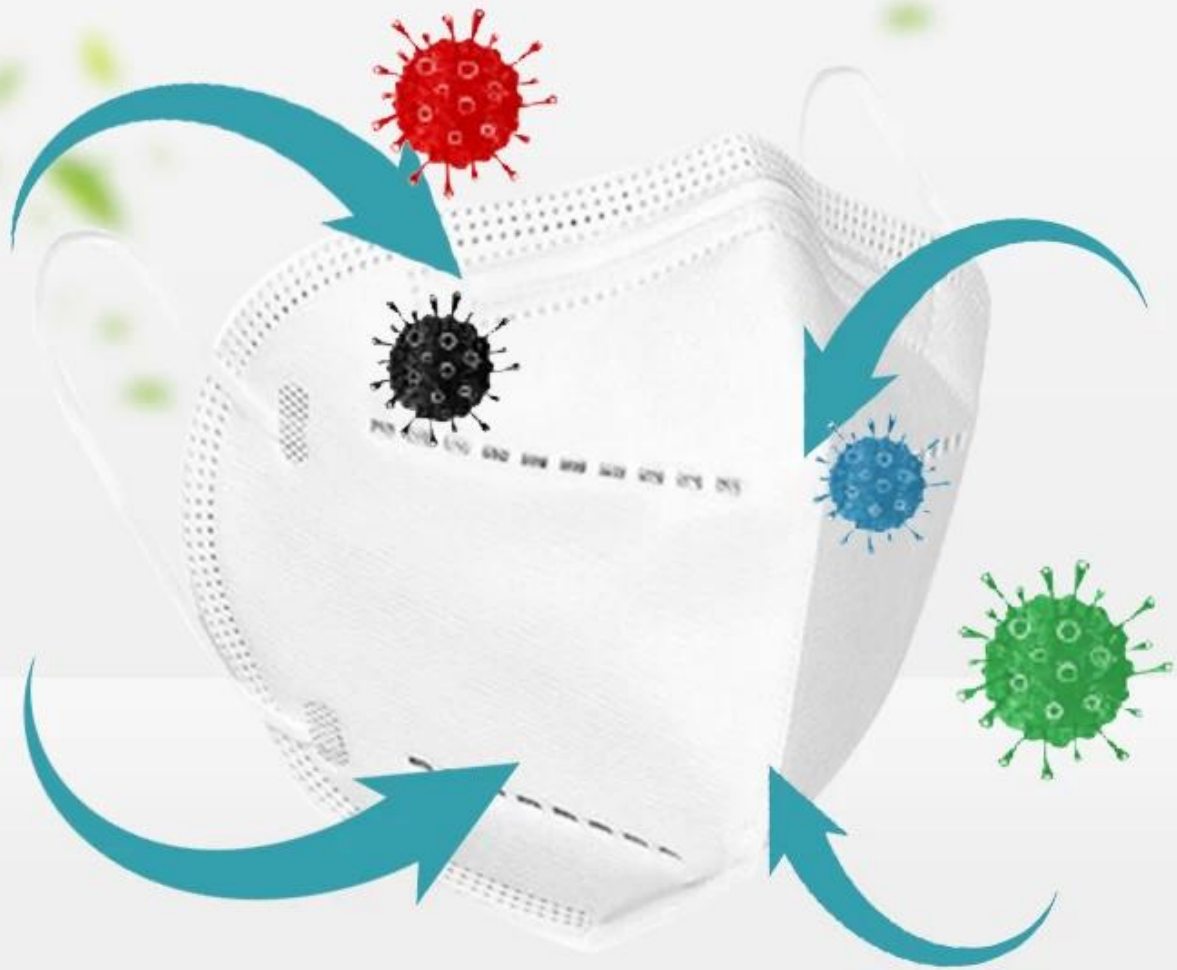

Jednorazowa maseczka z włókniny Kn95 na twarz Filtr przeciwpyłowy z filtrem węglowym

GOOD QUALITY KN95 MASK

GOOD QUALITY KN95 MASK

High efficiency filtration

Remove bacteria

Effectively prevent exhaled exhaust gas

Granular layer of activated carbon

Effective control of germs

Waterproof non-woven fabric layer

THIS OUTSIDE-PROTECTOR IS WHAT YOU NEED

Office

Going out

On the plane

To prevent
the virus