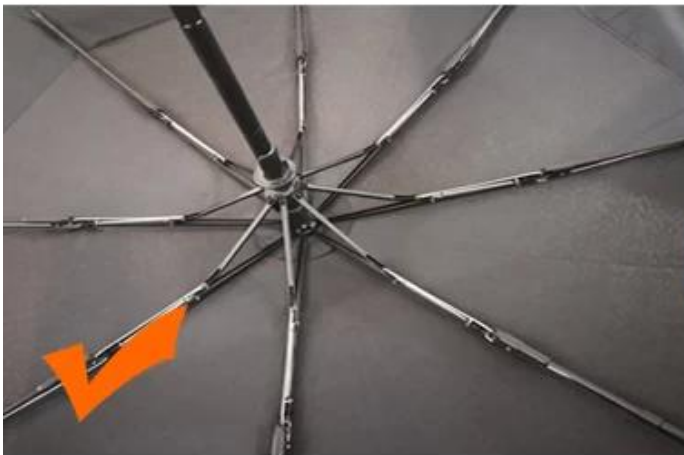

24 Dec 2018 02:24

K***
ES

★☆☆☆☆

Color: Black Ships From: China Logistics: TNT

One the metals/ribs broke after one day of use, with just light rain
no wind. Very disappointing!

24 Dec 2018 02:24

ours

others