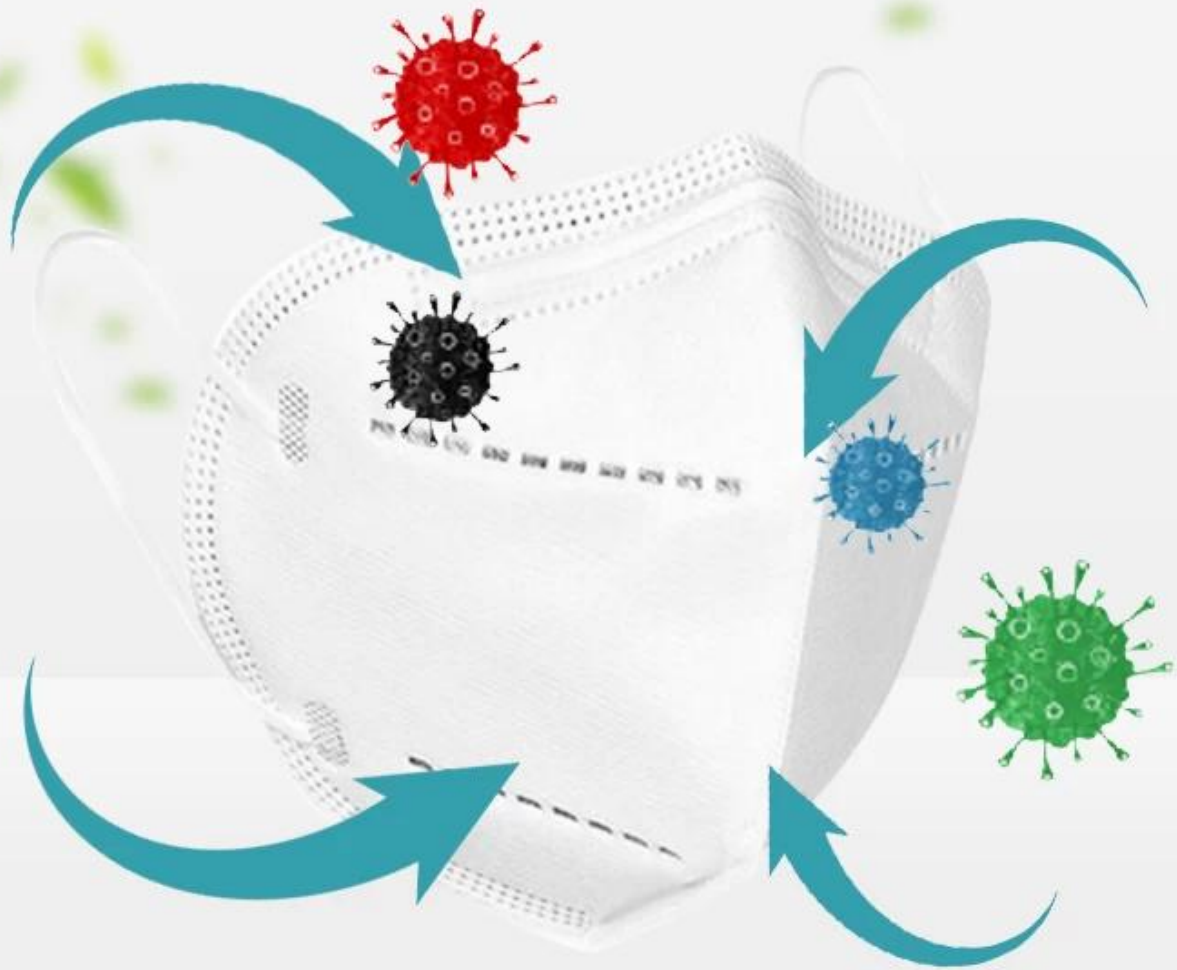

Dwuskładnikowy Nowy nabytek 50 sztuk / worek Kn95 ochrona nadających się do recyklingu masek na twarz

GOOD QUALITY KN95 MASK

GOOD QUALITY KN95 MASK

High efficiency filtration

Remove bacteria

Effectively prevent exhaled exhaust gas

Granular layer of activated carbon

Effective control of germs

Waterproof non-woven fabric layer

THIS OUTSIDE-PROTECTOR IS WHAT YOU NEED

Office

Going out

On the plane

To prevent
the virus