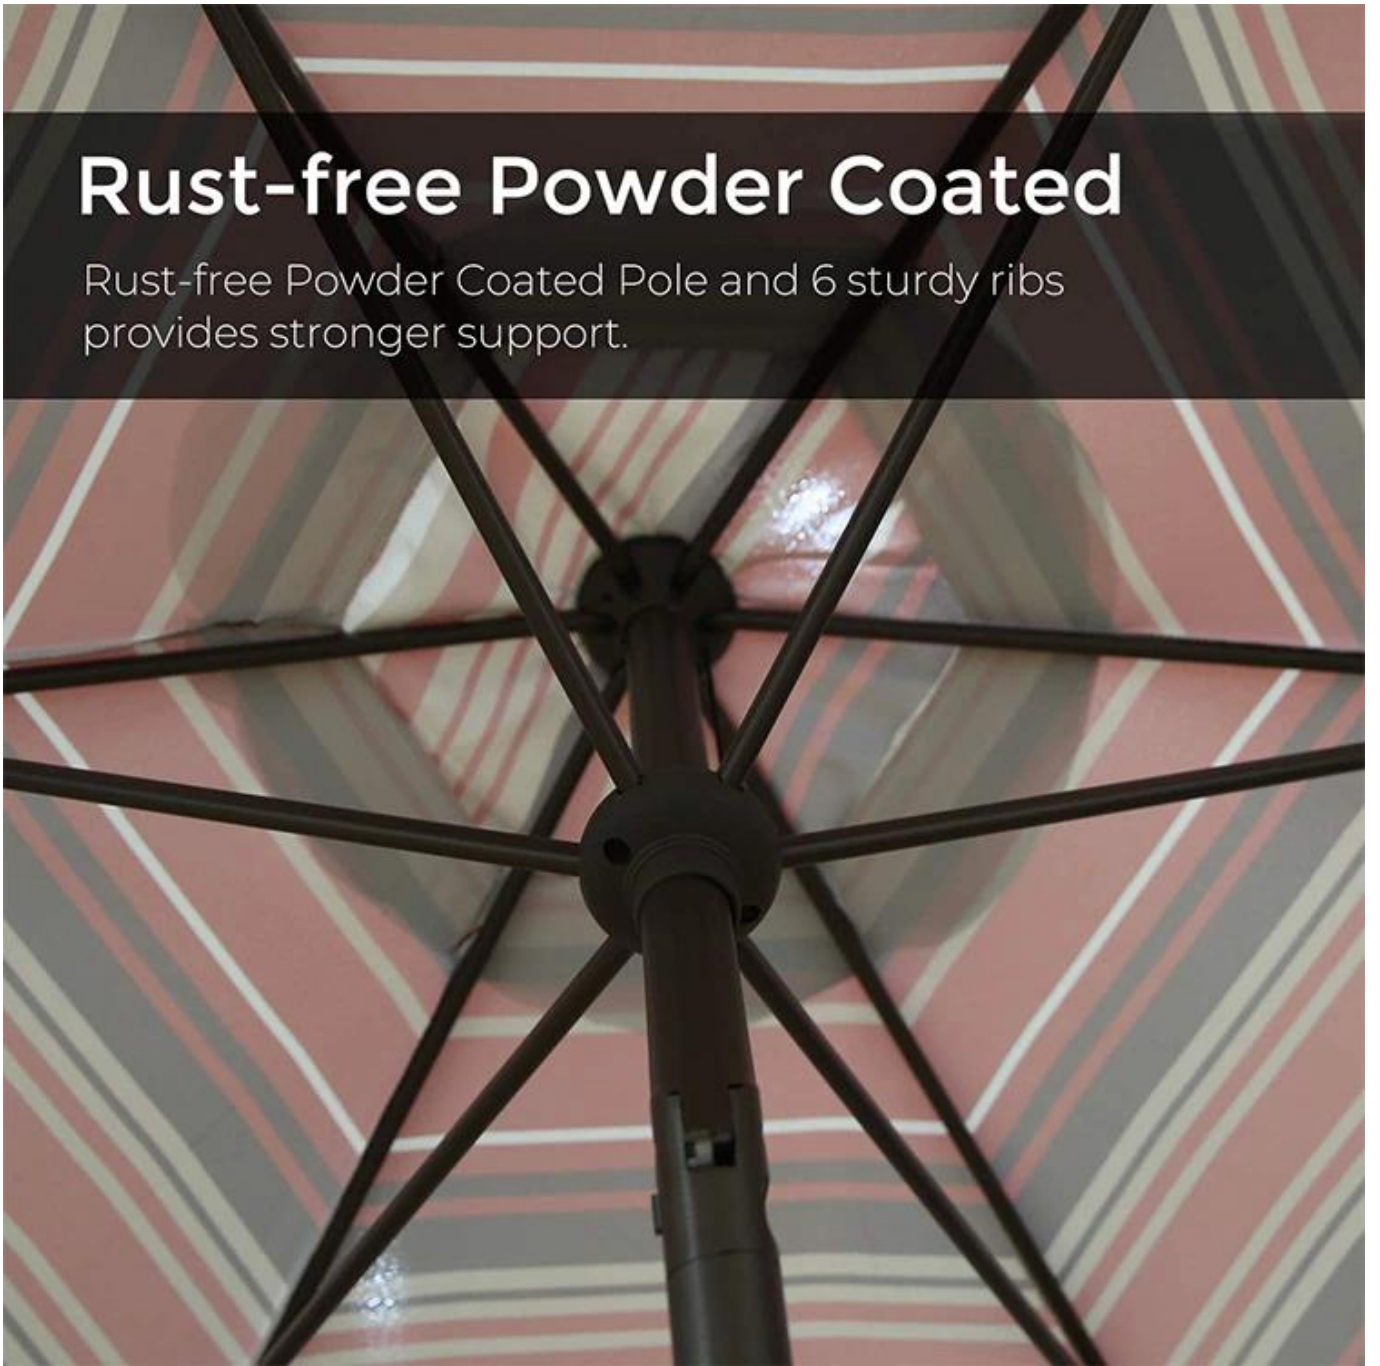

**UV Protection
Polyester Fabric**

Effective protection against
ultraviolet rays.

**Push Button
Tilt**

Freely adjust the angle with a locking
tilt joint for the charge of sun.

**Sturdy 6 Ribs and
Powder Coated Pole**

Stable and durable frame is more
windproof, rust-Resistant powder
coated pole prevents wear over time.

**Built-in Crank
System**

Pully-assisted crank opens and
closes the umbrella easily.

Butterfly Buckle
Easier to use and more durable.

Screw-In Pole Design
Rounded Threads umbrella pole, easy to set up.

Reinforced End Screw Design
Secure the 6 ribs and keep the surface of the umbrella canopy more sturdy.

Rust-free Powder Coated

Rust-free Powder Coated Pole and 6 sturdy ribs provides stronger support.