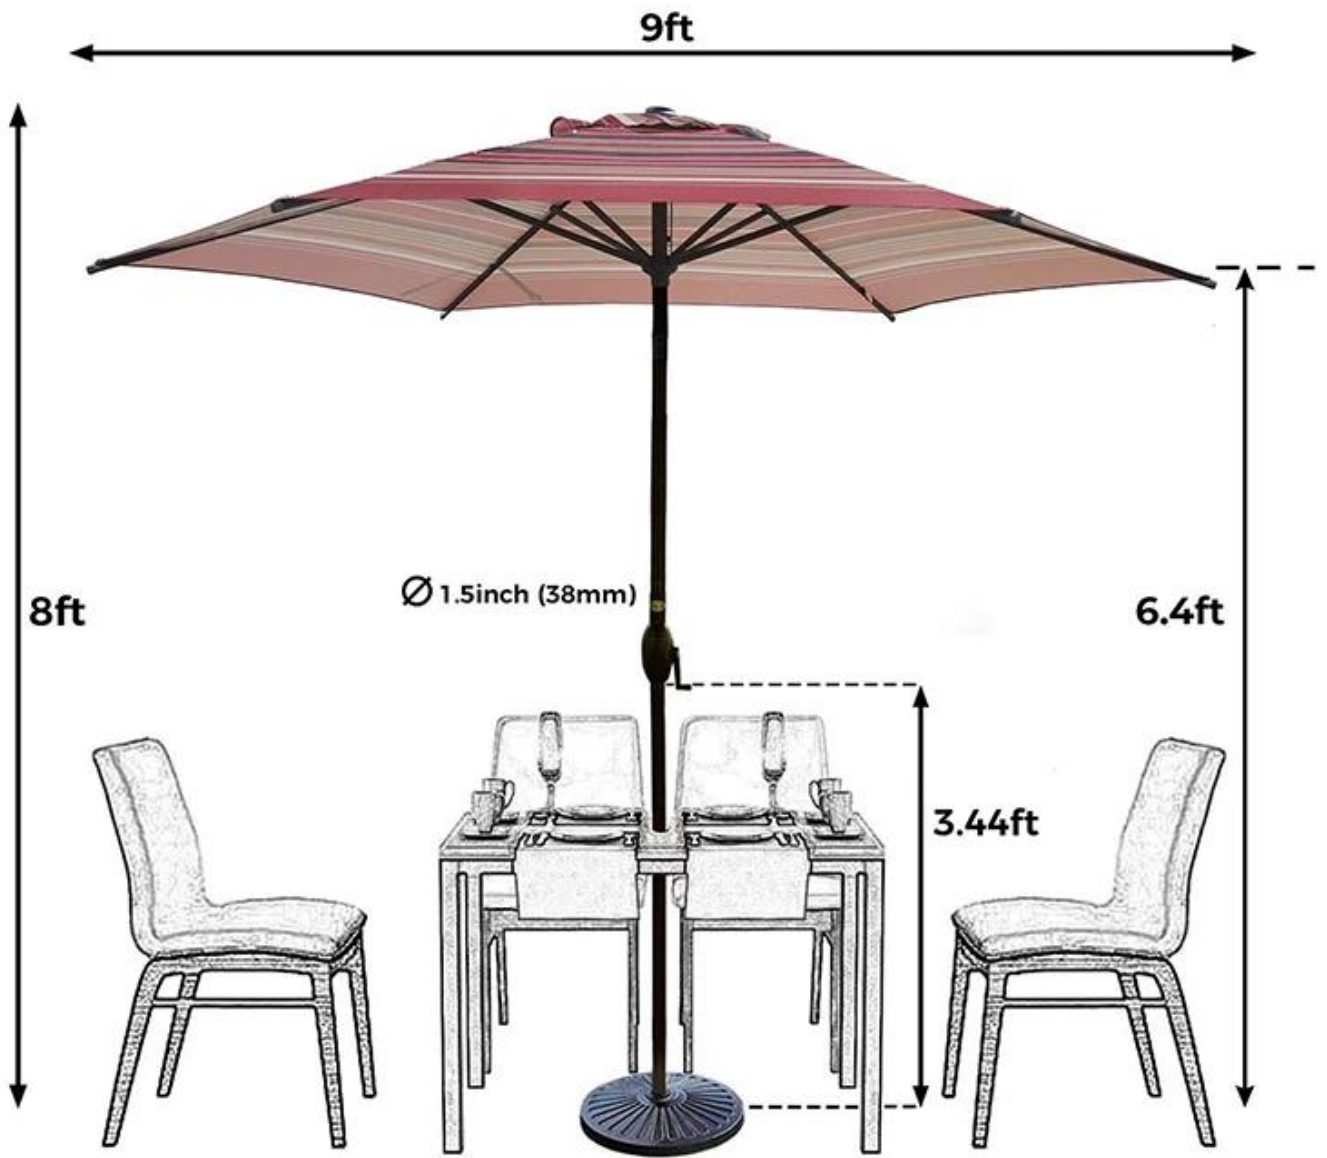

Parts	Des.
Product Name	Patio Umbrella
Size	2.7M
Fabric	160g Polyester
Frame	metal
Pole	metal
Ribs	8 ribs
Color/Print	Customized
Packing Size	145*14*14cm
Weight	6kg
Sample time	3-7 days
lead time	10-35 days after confirming the order
Payment Terms	L/C, T/T, Western Union
Trade Terms	EXW, FOB(Ningbo, shanghai)

**UV Protection
Polyester Fabric**

Effective protection against
ultraviolet rays.

**Push Button
Tilt**

Freely adjust the angle with a locking
tilt joint for the charge of sun.

**Sturdy 6 Ribs and
Powder Coated Pole**

Screw-In Pole Design
Rounded Threads umbrella pole, easy to set up.

Reinforced End Screw Design
Secure the 6 ribs and keep the surface of the umbrella canopy more sturdy.

Rust-free Powder Coated

Rust-free Powder Coated Pole and 6 sturdy ribs provides stronger support.

Notice: Not include the base, suit for square or rectangle table with 4 to 6 chairs.

WHY CHOOSE OUR PRODUCT

Extraordinary quality and service

OURS

Vs OTHERS

Integrated design
secures the canopy

Works as new
after years