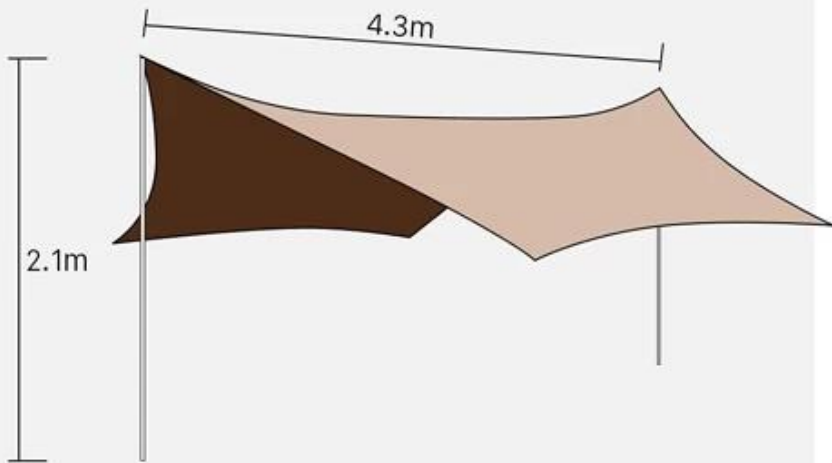

Product name	Awning
Usage	Outdoor Camping Hiking Travelling
Color	Customized
Pole	Fiberglass
Feature	Portable
Keyword	Outdoor Camping Shelter
Material	Polyester
Packing Size	62*48*38cm/6pcs
Packing Weight	17kg/6pcs
Design	OEM Welcomed
Payment Terms	L/C, T/T, Western Union
Trade Terms	EXW, FOB(Ningbo, shanghai)

**42\*18\*17CM**

**2.55KG**

PU3000 Waterproof and Good Opacity

RIPSTOP 150D Oxford Cloth