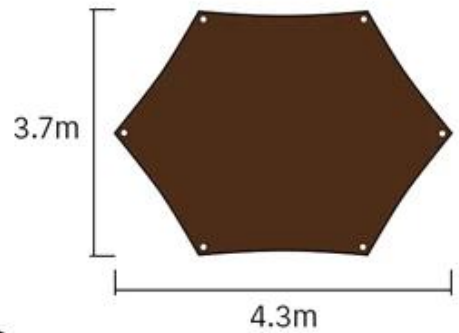

Product name	Awning
Usage	Outdoor Camping Hiking Travelling
Color	Customized
Pole	Fiberglass
Feature	Portable
Keyword	Outdoor Camping Shelter
Material	Polyester
Packing Size	62*48*38cm/6pcs
Packing Weight	17kg/6pcs
Design	OEM Welcomed
Payment Terms	L/C, T/T, Western Union
Trade Terms	EXW, FOB(Ningbo, shanghai)

**42\*18\*17CM**

**2.55KG**

PU3000 Waterproof and Good Opacity

RIPSTOP 150D Oxford Cloth