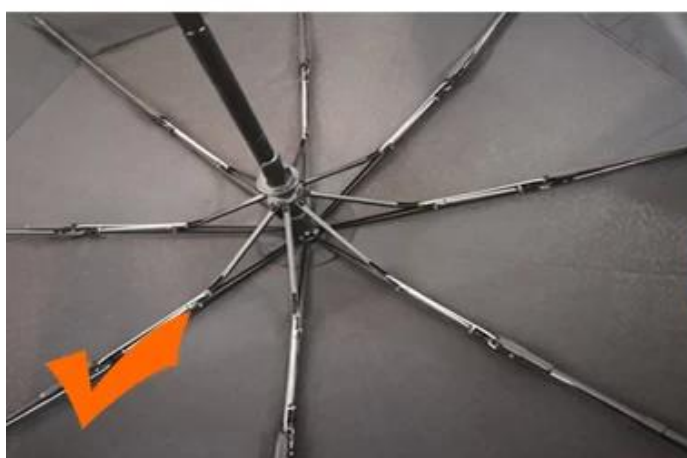

24 Dec 2018 02:24

K***
ES

★☆☆☆☆

Color: Black Ships From: China Logistics: TNT

One the metals/ribs broke after one day of use, with just light rain no wind. Very disappointing!

24 Dec 2018 02:24

ours

others