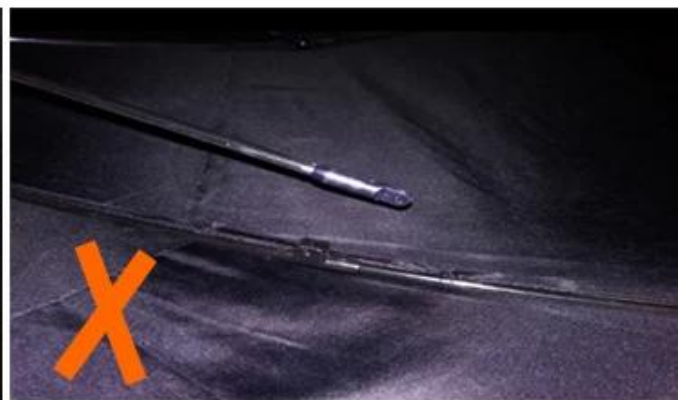

Ear Band Design

Easy to use and easy to carry

HOW TO USE:

-  1. Pull an extend the mask with two hands and be sure the nose clip is upward.
-  2. Hold the mask on the face and pull the elastic band to the ears.
-  3. Press the nose clip to fit the shape of the nose.
-  4. Do not reuse.

★☆☆☆☆

Color: Black Ships From: China Logistics: TNT

One the metals/ribs broke after one day of use, with just light rain
no wind. Very disappointing!

24 Dec 2018 02:24

ours

others

OEM PROCESS

01