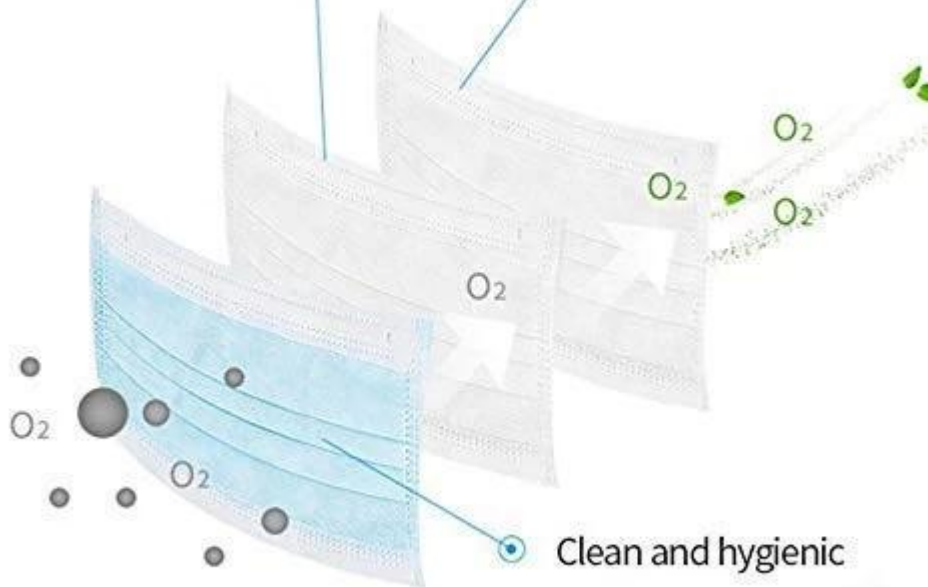

Antywirusowa, jednorazowa włókninowa składana maska na pół twarzy do samodzielnego użytku medycznego

Non-woven fabric

3-layer protective mask

Non-woven fabric

3-layer protective mask

Soft Fabric

Non-woven fabric, moisture-proof, breathable, non-toxic, non irritating, soft and comfortable

Ear Band Design

Easy to use and easy to carry

HOW TO USE:

-  1. Pull an extend the mask with two hands and be sure the nose clip is upward.
-  2. Hold the mask on the face and pull the elastic band to the ears.
-  3. Press the nose clip to fit the shape of the nose.
-  4. Do not reuse.

shipment

PRODUCTION PROCEDURES

1. EDGE STITCH

2. CUT FABRIC

3. SEWING

4. TIP ASSEMBLY

5. SEW UP

6. QUALITY CHECK