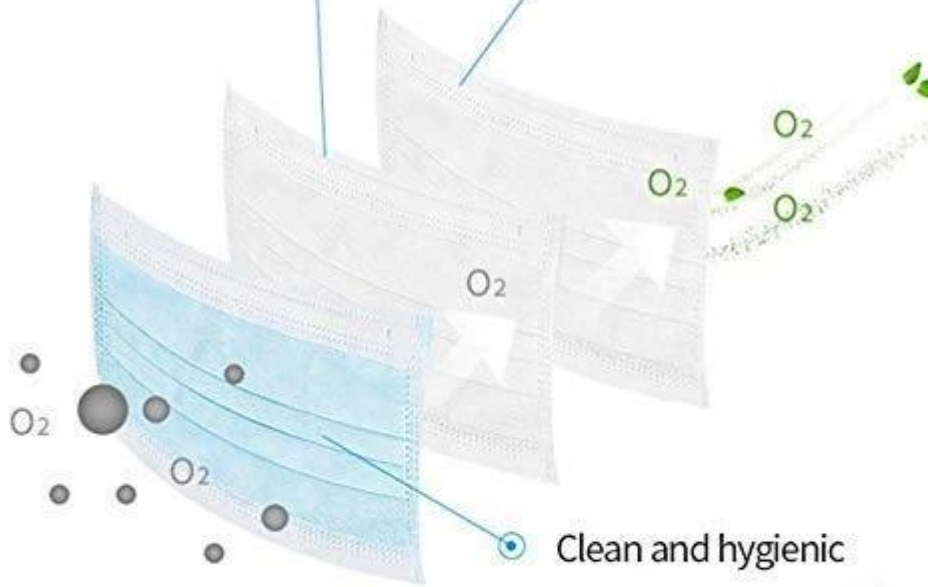

Antywirusowa, jednorazowa włókninowa składana maska na pół twarzy do samodzielnego użytku medycznego

Non-woven fabric

3-layer protective mask

Non-woven fabric

3-layer protective mask

Soft Fabric

Non-woven fabric, moisture-proof, breathable, non-toxic, non irritating, soft and comfortable

Ear Band Design

Easy to use and easy to carry

HOW TO USE:

-  1. Pull an extend the mask with two hands and be sure the nose clip is upward.
-  2. Hold the mask on the face and pull the elastic band to the ears.
-  3. Press the nose clip to fit the shape of the nose.
-  4. Do not reuse.

shipment

PRODUCTION PROCEDURES

1. EDGE STITCH

2. CUT FABRIC

3. SEWING

4. TIP ASSEMBLY

5. SEW UP

6. QUALITY CHECK