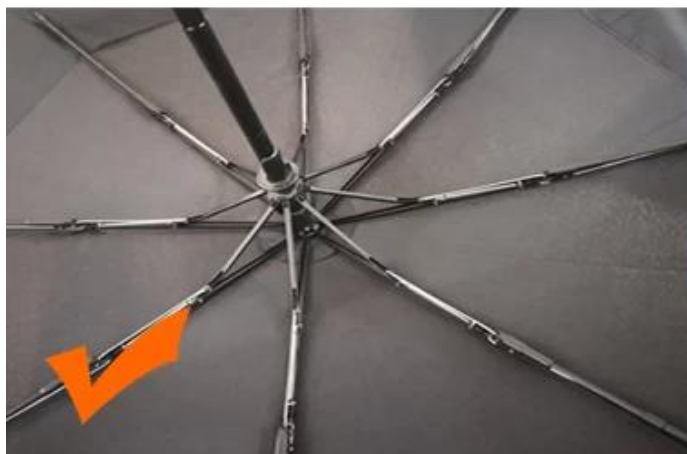

24 Dec 2018 02:24

K***
ES

★★★★☆

Color: Black Ships From: China Logistics: TNT

One the metals/ribs broke after one day of use, with just light rain no wind. Very disappointing!

24 Dec 2018 02:24

ours

others